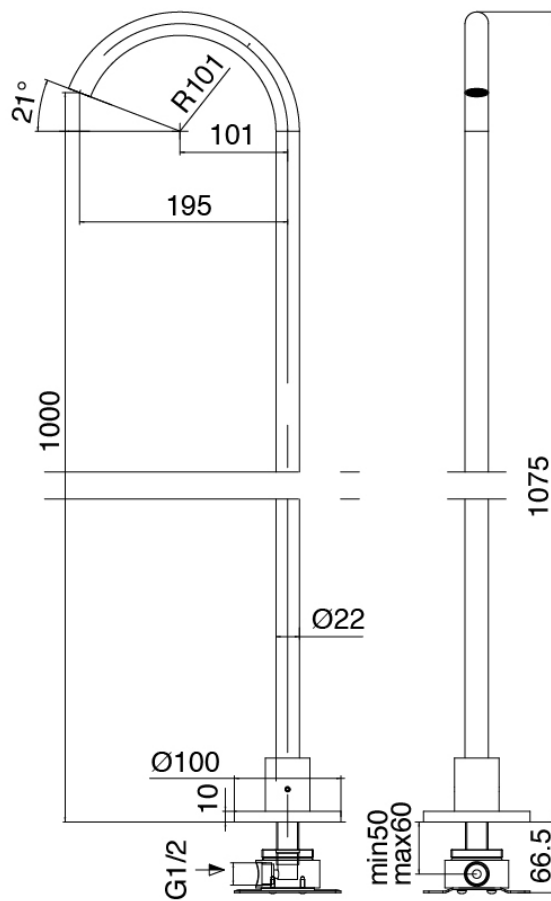

### Q316 - Bathtub set

Codice kit: 3400 EVY-100

3-holes bathtub set mixer with column-mounted washbasin spout – 2 exits

#### Concealed part

Cod: 3300B099A00

Column-mounted - Built-in part

### Column-mounted bathtub spout

Cod: 3400V099A00

Column-mounted washbasin spout - L230 x H750  
mm - external part

### Mixer set with spout

Cod: 3305N498A01

3-hole bathtub set - without spout