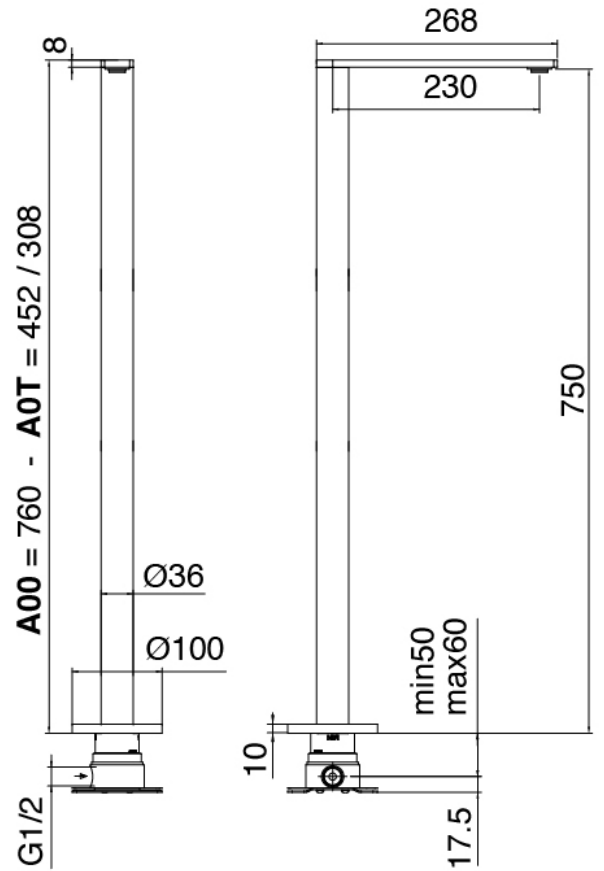

Column-mounted bathtub spout

Cod: 3400V099A00

Column-mounted washbasin spout - L230 x H750
mm - external part