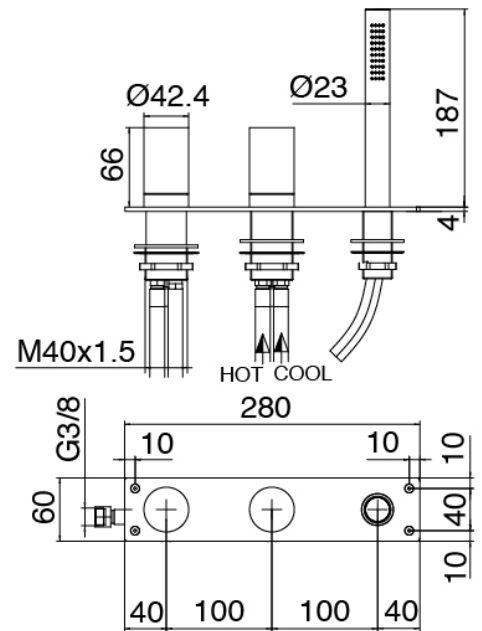

### Q316 - Bathtub set

Codice kit: 3400 EVY-100

3-holes bathtub set mixer with column-mounted washbasin spout – 2 exits

### Column-mounted bathtub spout

Cod: 3400V099A00

Column-mounted washbasin spout - L230 x H750  
mm - external part

### Mixer set with spout

Cod: 3305N498A01

3-hole bathtub set - without spout