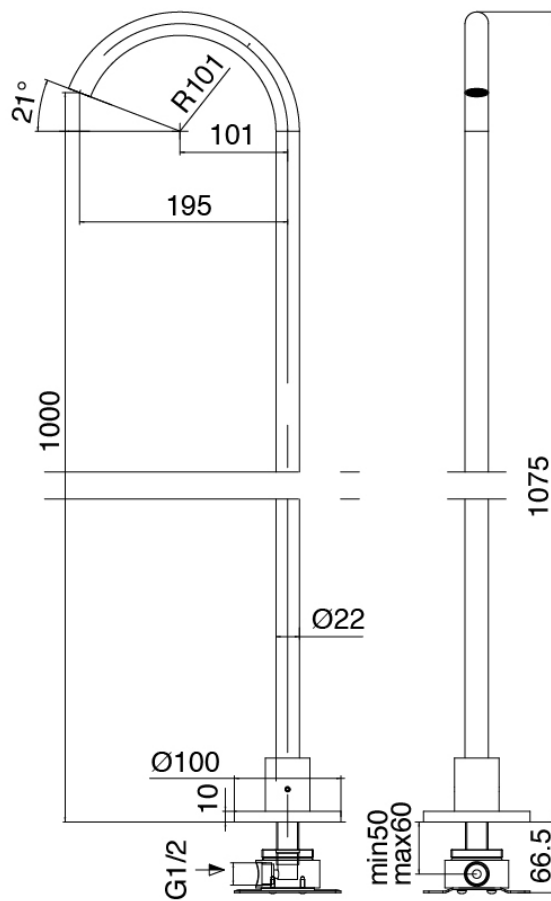

Q316 - Bathtub set

Codice kit: 3400 EVY-100

3-holes bathtub set mixer with column-mounted washbasin spout – 2 exits

Componenti

Concealed part

Cod: 3300B099A00

Column-mounted - Built-in part

Column-mounted bathtub spout

Cod: 3400V099A00

Column-mounted washbasin spout - L230 x H750
mm - external part

Mixer set with spout

Cod: 3305N498A01

3-hole bathtub set - without spout

Handle

Cod: 3400MA02A00

HANDLE MA02 Handle for built-in parts

Handle

Cod: 3400MA04A00

HANDLE MA04 Handle for 2 ways diverter without stop

Finiture disponibili:

finiture speciali su richiesta salvo quantitativi minimi di ordine garantiti

brush steel

ASAS

antracite