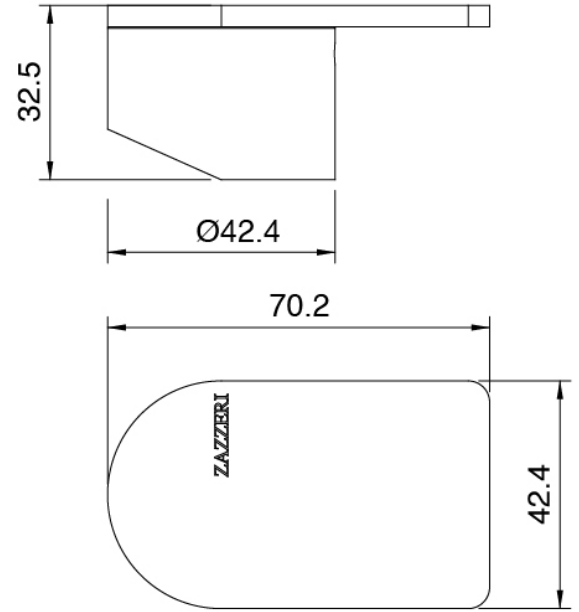

Handle

Cod: 3400MA02A00

HANDLE MA02 Handle for built-in parts