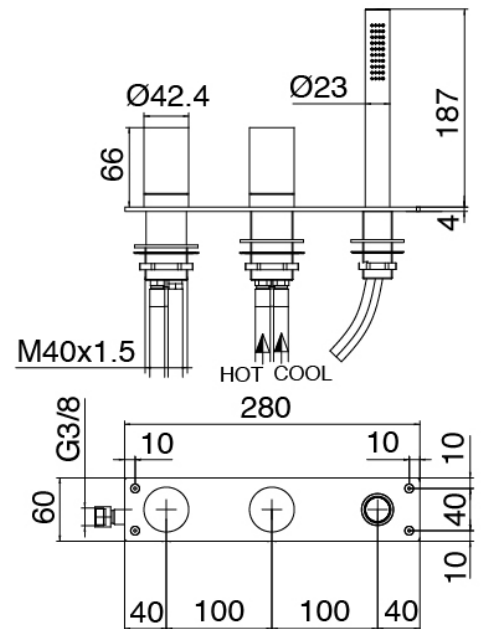

Q316 - Bathtub set

Codice kit: 3400 EVY-100

3-holes bathtub set mixer with column-mounted washbasin spout – 2 exits

Componenti

Concealed part

Cod: 3300B099A00

Column-mounted - Built-in part

Column-mounted bathtub spout

Cod: 3400V099A00

Column-mounted washbasin spout - L230 x H750
mm - external part

Mixer set with spout

Cod: 3305N498A01

3-hole bathtub set - without spout

Handle

Cod: 3400MA02A00

HANDLE MA02 Handle for built-in parts

Handle

Cod: 3400MA04A00

HANDLE MA04 Handle for 2 ways diverter without stop

Finiture disponibili:

finiture speciali su richiesta salvo quantitativi minimi di ordine garantiti

brush steel

ASAS

antracite