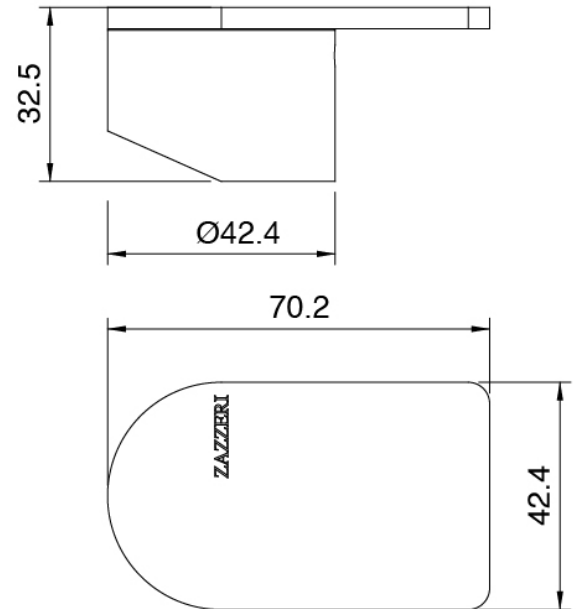

Handle

Cod: 3400MA02A00

HANDLE MA02 Handle for built-in parts

Finiture disponibili:

finiture speciali su richiesta salvo quantitativi minimi di ordine garantiti

brush steel

ASAS