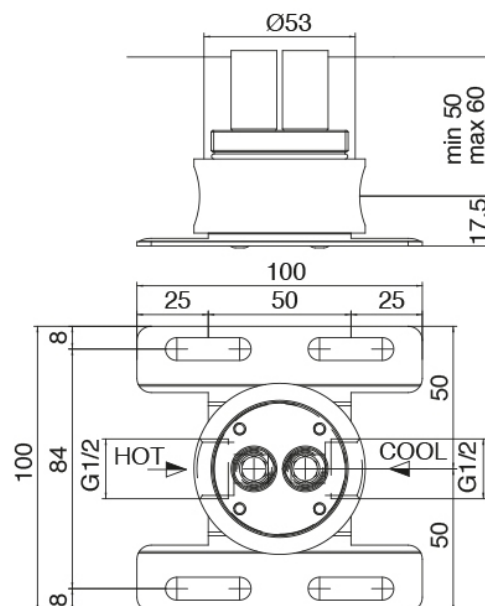

image not found or type unknown http://zazzeri.tesa.com.net/us/wp-content/uploads/2017/04/b3daf2_357a447007

Q316 - Bathtub set on tubes

Codice kit: 3400 EVT-120

Built-in bathtub set with hand shower - Two mixers

Componenti

Concealed part

Cod: 3300B100A00

Column-mounted washbasin/bath spout - concealed part

Column-mounted bathtub

Cod: 3400V110A00

Column-mounted washbasin spout with
Handshower - external part - Two mixers