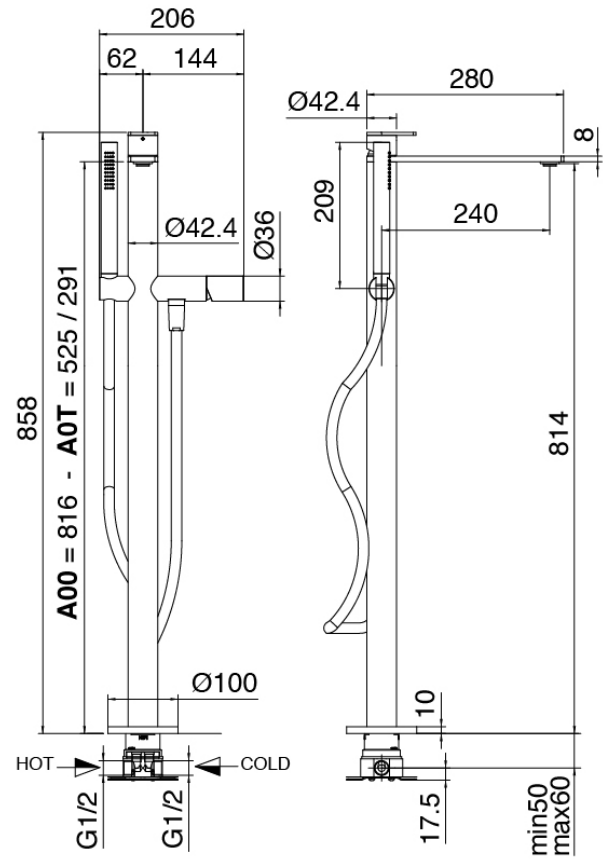

image not found or type unknown http://zazzeri.tesa.com.net/us/wp-content/uploads/2017/04/b3daf2_357a447007

Q316 - Bathtub set on tubes

Codice kit: 3400 EVT-120

Built-in bathtub set with hand shower - Two mixers

Componenti

Concealed part

Cod: 3300B100A00

Column-mounted washbasin/bath spout - concealed part

Column-mounted bathtub

Cod: 3400V110A00

Column-mounted washbasin spout with
Handshower - external part - Two mixers

Handle

Cod: 3400MA02A00

HANDLE MA02 Handle for built-in parts

Finiture disponibili:

finiture speciali su richiesta salvo quantitativi minimi di ordine garantiti

brush steel

ASAS

antracite