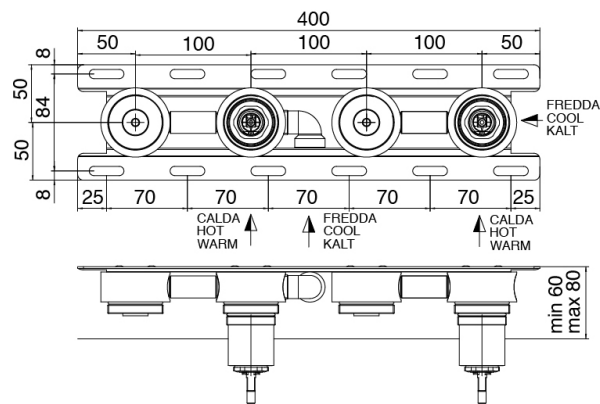

Q316 - Built-in bathtub set

Codice kit: 3400 EVI-110

Built-in bathtub set - Two mixers

Componenti

Concealed part

Cod: 3300I401AB0

Built-in bathtub set - concealed part - Two mixers

antracite