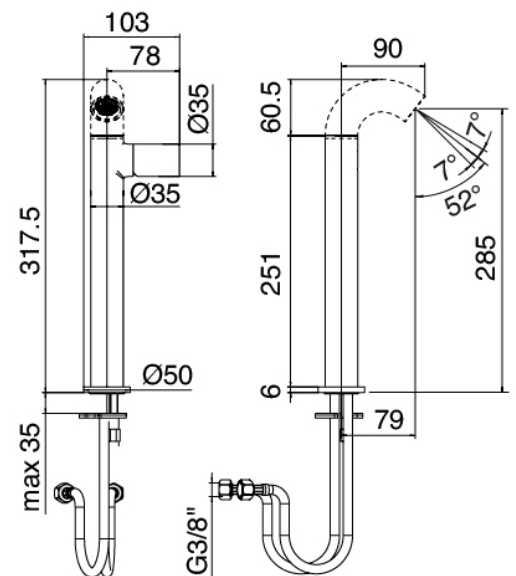

### Pop spout

Cod: 2100CL01A00

Spout for washbasin - Brass

### Single-lever mixer

Cod: 2100A099A00

Washbasin mixer without plug - without spout

### Pressure-controlled drain

Cod: 2900K302A00

Pressure control drain