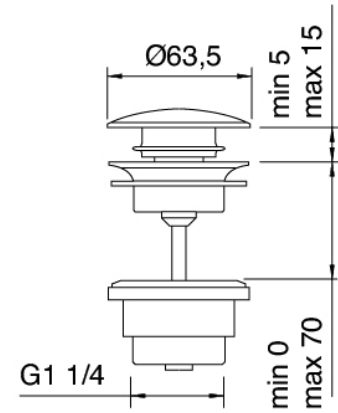

Pressure-controlled drain

Cod: 2900K302A00

Pressure control drain

Finiture disponibili:

finiture speciali su richiesta salvo quantitativi minimi di ordine garantiti

cromo

CRCR

acciaio spazzolato

ASAS

bianco

1010

nero

3131

nero fumo

3232