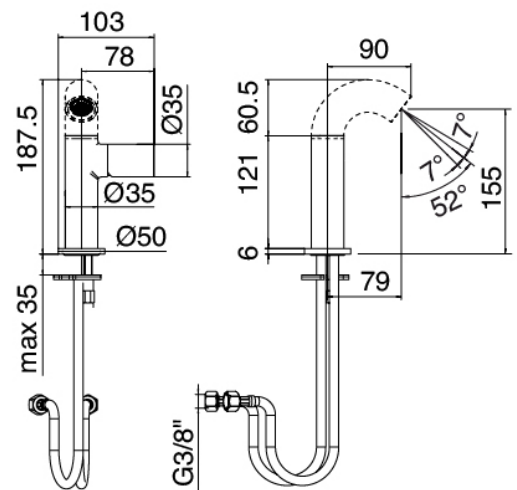

Modern - Washbasin mixer

Codice kit: 2100 MLX-020

Washbasin mixer with plug

Componenti

Pop spout

Cod: 2100CL01A00

Spout for washbasin - Brass

Single-lever mixer

Cod: 2100A106A00

Washbasin mixer without plug - without spout

Pressure-controlled drain

Cod: 2900K302A00

Pressure control drain

Finiture disponibili:

finiture speciali su richiesta salvo quantitativi minimi di ordine garantiti