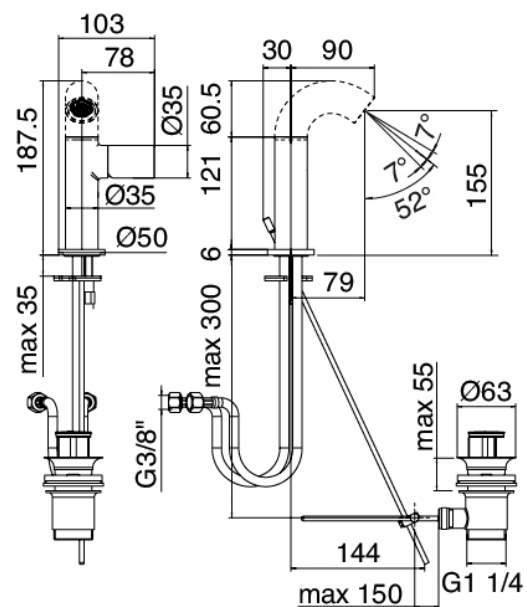

image not found or type unknown http://zazzeri.tesa.com.net/us/wp-content/uploads/2017/04/b3daf2_357a447007

Modern - Washbasin mixer

Codice kit: 2100 MLX-010

Washbasin mixer with plug

Componenti

Pop spout

Cod: 2100CL01A00

Spout for washbasin - Brass

Single-lever mixer

Cod: 2100A100A00

Washbasin mixer with plug - without spout

Finiture disponibili:

finiture speciali su richiesta salvo quantitativi minimi di ordine garantiti

cromo