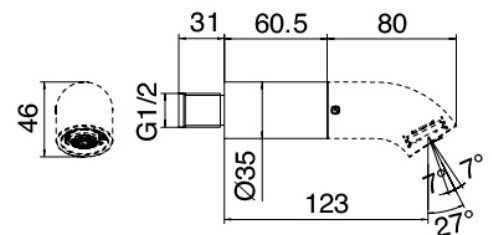

Modern - Shower arm with shower head and hand shower

Codice kit: 6900 TDI-120

Shower arm with shower head, hand shower and built-in mixer – 2 exits

Componenti

Wall-mounted arm

Cod: 2100BR01A00

Spout for washbasin/shower 60 mm - without spout

Pop spout

Cod: 2100CL08A00
Spout for shower-Brass

Untreated finish part

Cod: 2900T401A00
Cancealed thermostatic mixer - Two way -rough parts

Thermostatic control

Cod: 6900T401AA0
Cancealed thermostatic mixer - one way - External part