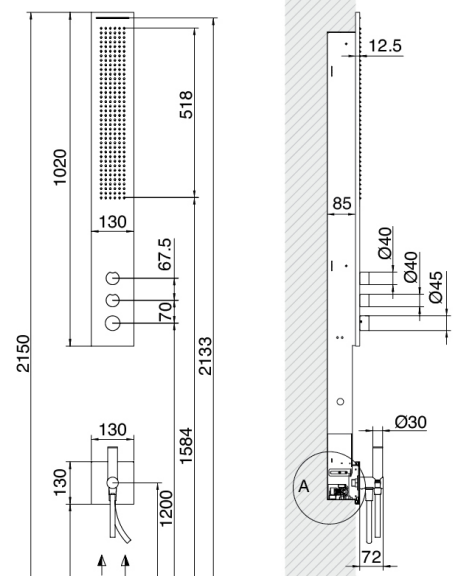

image not found or type unknown http://zazzeri.tecsecom.net/us/wp-content/uploads/2017/04/b3daf2_357a

Obliqua - Built-in multifunctional shower column (with Flyfall[®])

Codice kit: 1500 CDI-060

Multifunctional shower column (with Flyfall[®]) with thermostatic built-in mixer, plan shower head – 4 exits

Componenti

Equipped shower column

Cod: 15000613A00

Two pieces shower column with plate showerhead -

Untreated finish part

Cod: 1500B610A00

Two pieces shower column - Canceled part

Finiture disponibili: