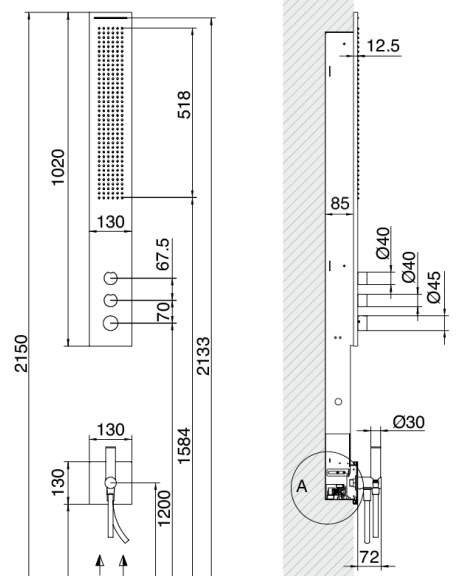

image not found or type unknown http://zazzeri.tecsecom.net/us/wp-content/uploads/2017/04/b3daf2_357a

Obliqua - Built-in multifunctional shower column (with Flyfall[®])

Codice kit: 1500 CDI-060

Multifunctional shower column (with Flyfall[®]) with thermostatic built-in mixer, plan shower head – 4 exits

Componenti

Equipped shower column

Cod: 15000613A00

Two pieces shower column with plate showerhead -

Untreated finish part

Cod: 1500B610A00

Two pieces shower column - Canceled part

Finiture disponibili: