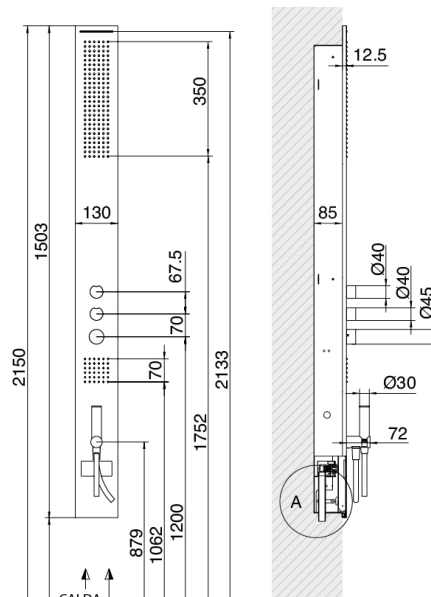

Obliqua - Built-in multifunctional shower column (with Flyfall[®])

Codice kit: 1500 CDI-050

Multifunctional shower column (with Flyfall[®]) with thermostatic built-in mixer, plan shower head – 4 exits

Componenti

Equipped shower column

Cod: 15000612A00

Complete shower column with plate showerhead -

Untreated finish part

Cod: 1500B608A00

Complete shower column - Canceled part

Finiture disponibili:

finiture speciali su richiesta salvo quantitativi minimi di ordine garantiti