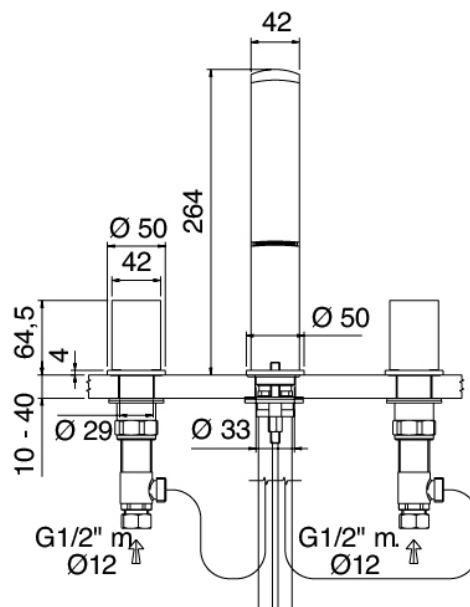

Modern - Traditional washbasin tap

Codice kit: 3900 BLX-010

Traditional 3-hole washbasin tap with drain

Componenti

Single-lever mixer

Cod: 39000100A00

3-hole washbasin set

Pressure-controlled drain

Cod: 3900K302A00

Squared automatic pressure control drain

Finiture disponibili:

finiture speciali su richiesta salvo quantitativi minimi di ordine garantiti

cromo

CRCR