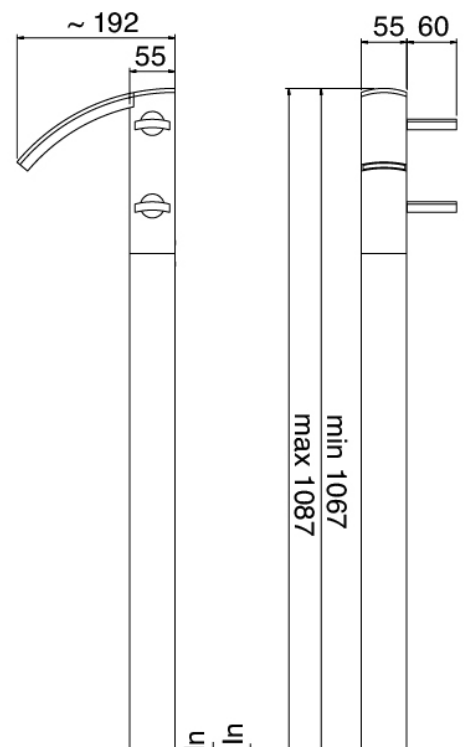

image not found or type unknown http://zazzeri.tesecom.net/us/wp-content/uploads/2017/04/b3daf2_357a

Modern - Column-mounted single lever washbasin mixer

Codice kit: 3900 BLT-030

Column-mounted single lever washbasin mixer with plug

Componenti

Single-lever mixer

Cod: 3900T100A00

Column-mounted washbasin

Pressure-controlled drain

Cod: 3900K302A00

Squared automatic pressure control drain

Finiture disponibili: