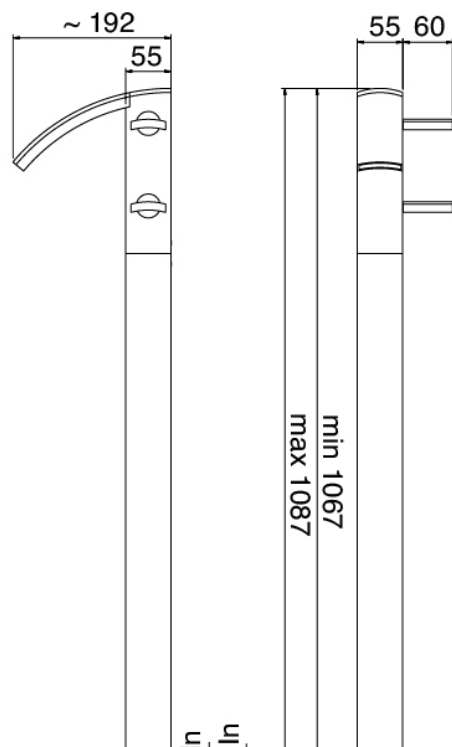

### Modern - Column-mounted single lever washbasin mixer

Codice kit: 3900 BLT-030

Column-mounted single lever washbasin mixer with plug

#### Single-lever mixer

Cod: 3900T100A00

Column-mounted washbasin

## **Pressure-controlled drain**

---

Cod: 3900K302A00

Squared automatic pressure control drain