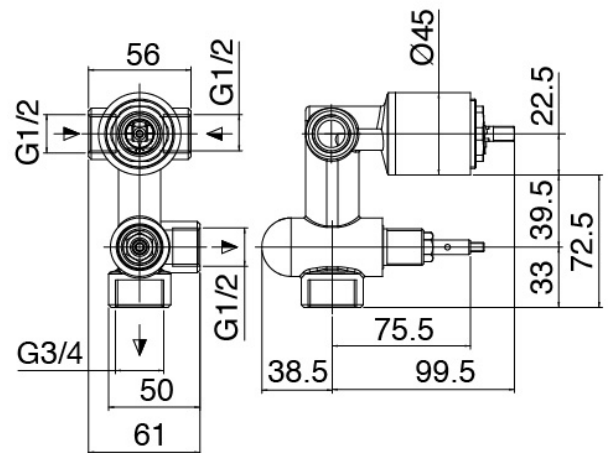

Concealed part

Cod: 2900A401A00
Concealed shower mixer with diverter - concealed part