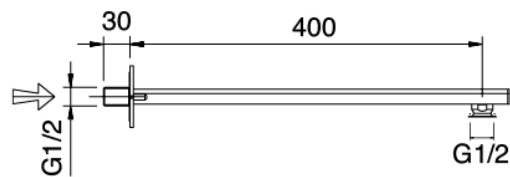

image not found or type unknown http://zazzeri.tesa.com.net/us/wp-content/uploads/2017/04/b3daf2_357a447007

Modern - Shower arm with shower head and hand shower

Codice kit: 3900 SDI-070

Shower arm with shower head, hand shower and built-in mixer – 2 exits

Componenti

Wall-mounted arm

Cod: 3900BR01A00

Showerhead - Moon