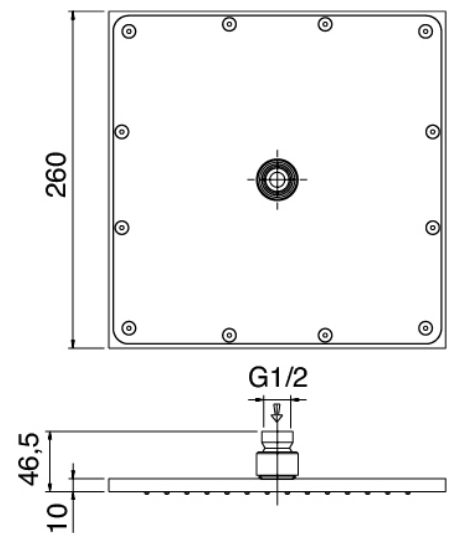

### Concealed part

Cod: 2900A401A00  
Concealed shower mixer with diverter - concealed part

### Fixing plate

Cod: 2900B108A00

Fixing plate for ceiling and wall mtd. shower arm

### Shower head

Cod: 2900SO05A00

Squared anti-limescale shower head 260 X 260mm -  
INSPECTABLE