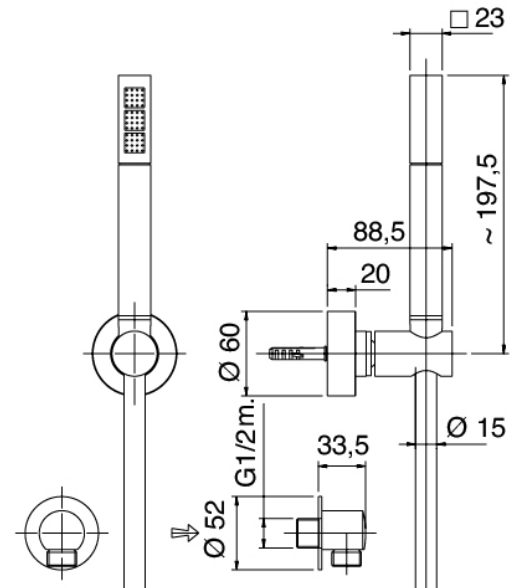

Stand alone hand shower

Cod: 39000414A00
Shower set complete