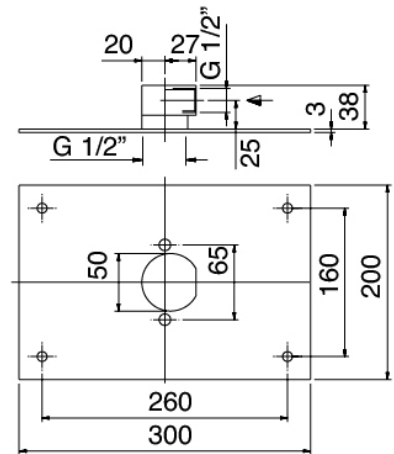

### Concealed part

Cod: 2900A401A00  
Concealed shower mixer with diverter - concealed part

### Shower head

Cod: 2900SO05A00

Squared anti-limescale shower head 260 X 260mm -  
INSPECTABLE