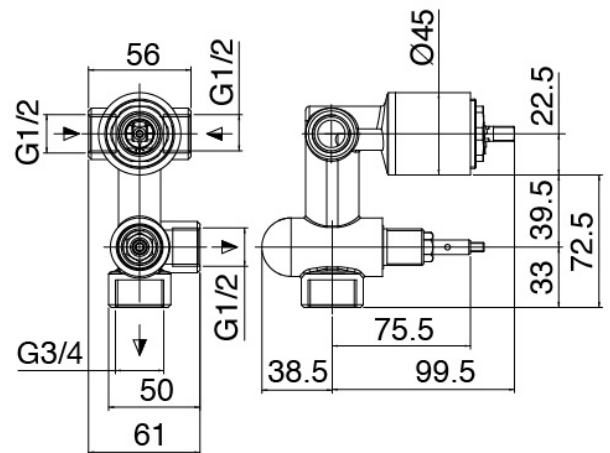

image not found or type unknown http://zazzeri.tesa.com.net/us/wp-content/uploads/2017/04/b3daf2_357a447007

Modern - Shower arm with shower head and hand shower

Codice kit: 3901 DDI-060

Shower arm with shower head, hand shower and built-in mixer – 2 exits

Componenti

Wall-mounted arm

Cod: 3900BR01A00

Showerhead - Moon

Stand alone hand shower

Cod: 39000414A00
Shower set complete

Single-lever mixer

Cod: 3901B401A00
Concealed shower mixer with diverter - external part

Concealed part

Cod: 2900A401A00
Concealed shower mixer with diverter - concealed part

Fixing plate

Cod: 2900B108A00

Fixing plate for ceiling and wall mtd. shower arm

Shower head

Cod: 2900SO05A00

Squared anti-limescale shower head 260 X 260mm -
INSPECTABLE