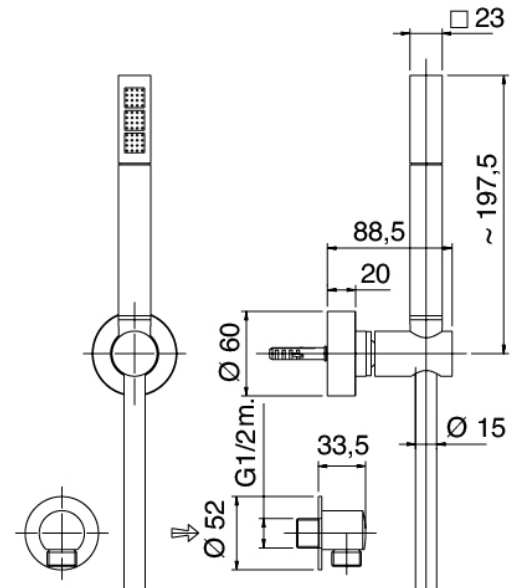

image not found or type unknown http://zazzeri.tesa.com.net/us/wp-content/uploads/2017/04/b3daf2_357a447007

Modern - Shower arm with shower head and hand shower

Codice kit: 3901 DDI-060

Shower arm with shower head, hand shower and built-in mixer – 2 exits

Componenti

Wall-mounted arm

Cod: 3900BR01A00

Showerhead - Moon

Stand alone hand shower

Cod: 39000414A00
Shower set complete

Single-lever mixer

Cod: 3901B401A00
Concealed shower mixer with diverter - external part

Concealed part

Cod: 2900A401A00
Concealed shower mixer with diverter - concealed part

Fixing plate

Cod: 2900B108A00

Fixing plate for ceiling and wall mtd. shower arm

Shower head

Cod: 2900SO05A00

Squared anti-limescale shower head 260 X 260mm -
INSPECTABLE