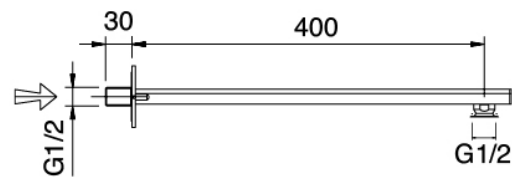

image not found or type unknown http://zazzeri.tesa.com.net/us/wp-content/uploads/2017/04/b3daf2_357a447007

Modern - Shower arm with shower head and hand shower

Codice kit: 3901 DDI-060

Shower arm with shower head, hand shower and built-in mixer – 2 exits

Componenti

Wall-mounted arm

Cod: 3900BR01A00

Showerhead - Moon

Stand alone hand shower

Cod: 39000414A00
Shower set complete

Single-lever mixer

Cod: 3901B401A00
Concealed shower mixer with diverter - external part

Concealed part

Cod: 2900A401A00
Concealed shower mixer with diverter - concealed part

Fixing plate

Cod: 2900B108A00

Fixing plate for ceiling and wall mtd. shower arm

Shower head

Cod: 2900SO05A00

Squared anti-limescale shower head 260 X 260mm -
INSPECTABLE