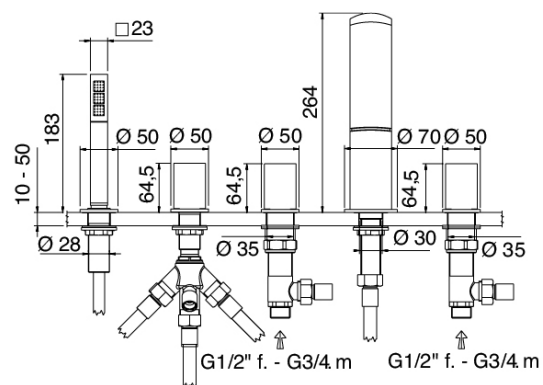

Modern - Traditional bathtub set

Codice kit: 3900 BVX-060

Traditional 5-holes bathtub set – 2 exits

Componenti

Tap set with hand shower

Cod: 3900N399A00

5-hole bathtub set

Finiture disponibili: