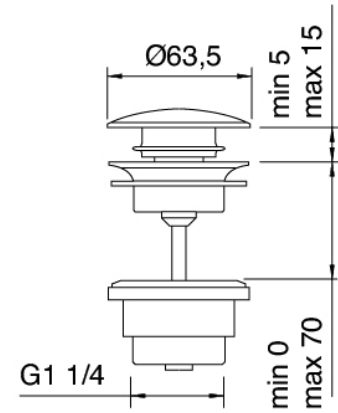

### Single-lever mixer

---

Cod: 69071120A00

Single lever washbasin mixer with revolving spout D.

40 without drain

### Pressure-controlled drain

Cod: 2900K302A00

Pressure control drain