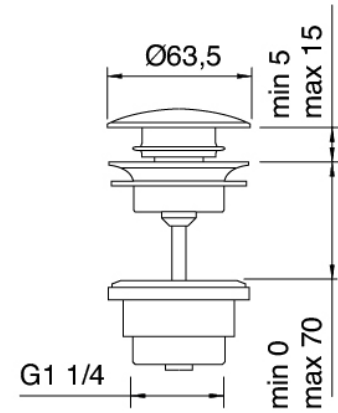

### Single-lever mixer

---

Cod: 69071120A00

Single lever washbasin mixer with revolving spout D.

40 without drain

## Pressure-controlled drain

Cod: 2900K302A00

Pressure control drain