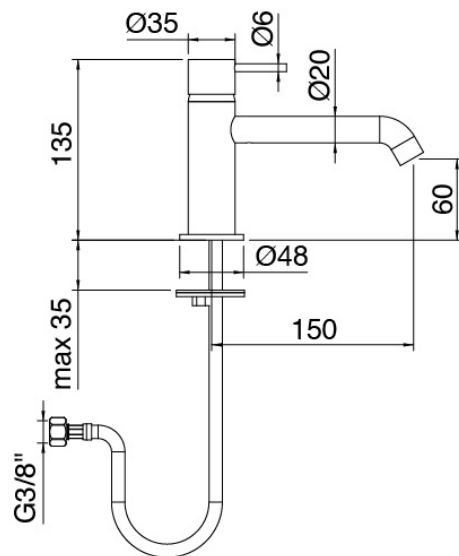

image not found or type unknown http://zazzeri.tesa.com.net/us/wp-content/uploads/2017/04/b3daf2_357a447007

Modern - Washbasin mixer

Codice kit: 6907 MLX-030

Single lever washbasin mixer with plug

Componenti

Single-lever mixer

Cod: 69071104A00

Single lever washbasin mixer without plug - L 150 x
H 60mm

Pressure-controlled drain

Cod: 2900K302A00

Pressure control drain

Finiture disponibili:

finiture speciali su richiesta salvo quantitativi minimi di ordine garantiti