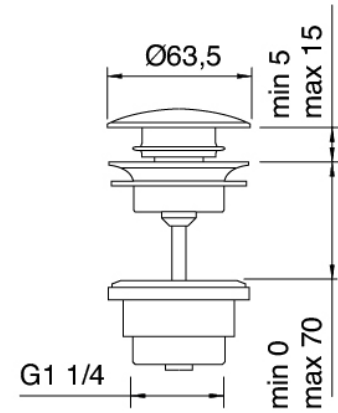

Modern - Washbasin mixer

Codice kit: 6907 MLX-030

Single lever washbasin mixer with plug

Componenti

Single-lever mixer

Cod: 69071104A00

Single lever washbasin mixer without plug - L 150 x
H 60mm

Pressure-controlled drain

Cod: 2900K302A00

Pressure control drain

Finiture disponibili:

finiture speciali su richiesta salvo quantitativi minimi di ordine garantiti

chrome finish

CRCR

brushed steel

NFNF