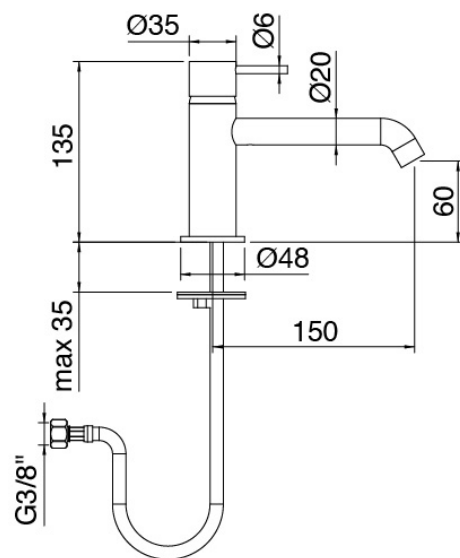

Modern - Washbasin mixer

Codice kit: 6907 MLX-030

Single lever washbasin mixer with plug

Componenti

Single-lever mixer

Cod: 69071104A00

Single lever washbasin mixer without plug - L 150 x
H 60mm

Pressure-controlled drain

Cod: 2900K302A00

Pressure control drain

Finiture disponibili:

finiture speciali su richiesta salvo quantitativi minimi di ordine garantiti

chrome finish

CRCR

brushed steel

NFNF