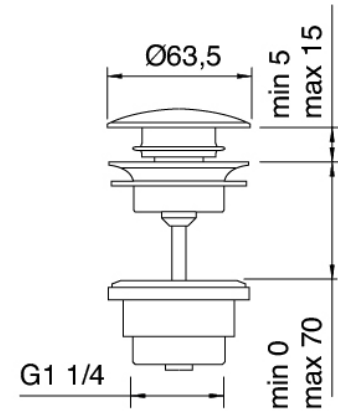

### **Single-lever mixer**

---

Cod: 69071099A00

Single-lever washbasin set w/ automatic drain - L

150 x H 250mm

### Pressure-controlled drain

Cod: 2900K302A00

Pressure control drain