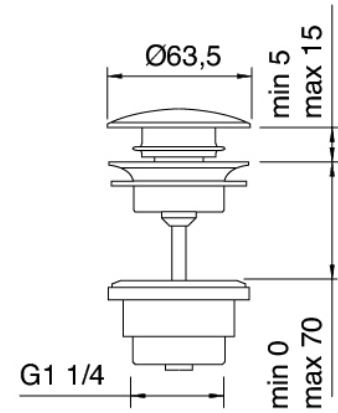

### **Single-lever mixer**

---

Cod: 69071099A00

Single-lever washbasin set w/ automatic drain - L

150 x H 250mm

### Pressure-controlled drain

Cod: 2900K302A00  
Pressure control drain