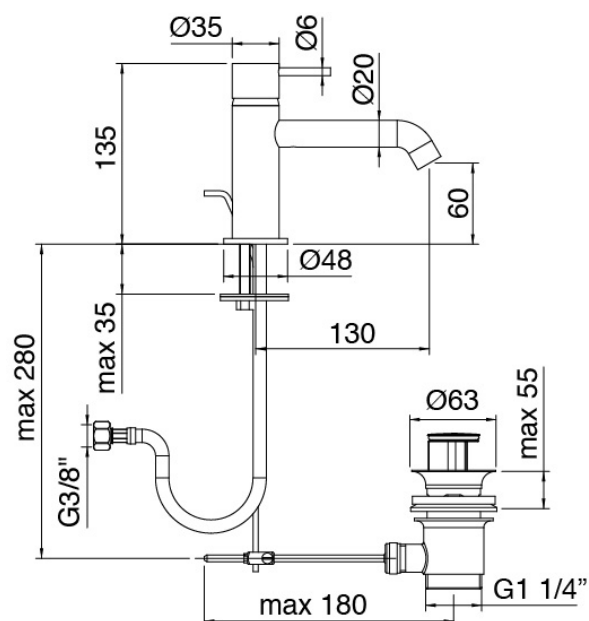

Modern - Washbasin mixer

Codice kit: 6907 MLX-010

Single lever washbasin mixer with plug

Componenti

Single-lever mixer

Cod: 69071100A00

Single-lever washbasin set w/ automatic drain L130 x
H60 mm

Finiture disponibili: