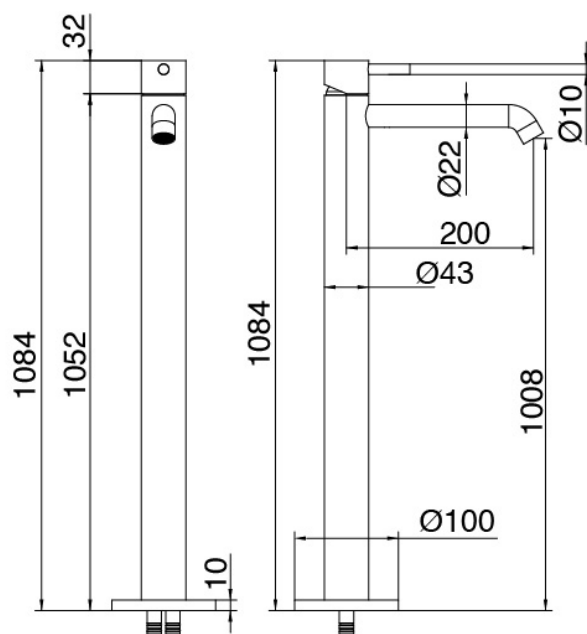

Modern - Column-mounted single lever washbasin mixer

Codice kit: 6907 MLT-070

Column-mounted washbasin spout

Componenti

Column-mounted single leve

Cod: 6907T100A00

Column-mounted single lever washbasin mixer

Concealed part

Cod: 3300B100A00

Column-mounted washbasin/bath spout - concealed part

Finiture disponibili:

finiture speciali su richiesta salvo quantitativi minimi di ordine garantiti

chrome finish

CRCR

brushed steel