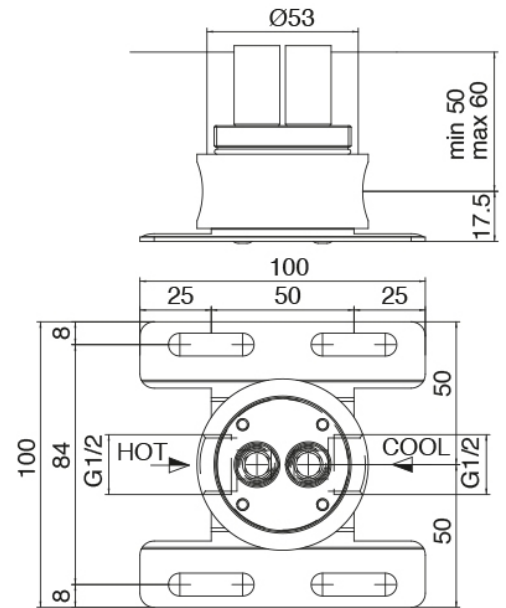

Modern - Column-mounted single lever washbasin mixer

Codice kit: 6907 MLT-070

Column-mounted washbasin spout

Componenti

Column-mounted single leve

Cod: 6907T100A00

Column-mounted single lever washbasin mixer

Concealed part

Cod: 3300B100A00

Column-mounted washbasin/bath spout - concealed part

Finiture disponibili:

finiture speciali su richiesta salvo quantitativi minimi di ordine garantiti

chrome finish

CRCR

brushed steel