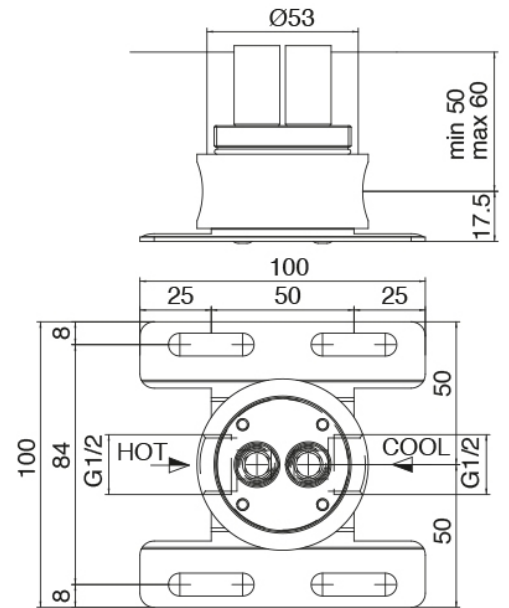

Modern - Column-mounted single lever washbasin mixer

Codice kit: 6907 MLT-070

Column-mounted washbasin spout

Componenti

Column-mounted single leve

Cod: 6907T100A00

Column-mounted single lever washbasin mixer

Concealed part

Cod: 3300B100A00

Column-mounted washbasin/bath spout - concealed part

Finiture disponibili:

finiture speciali su richiesta salvo quantitativi minimi di ordine garantiti

chrome finish

CRCR

brushed steel