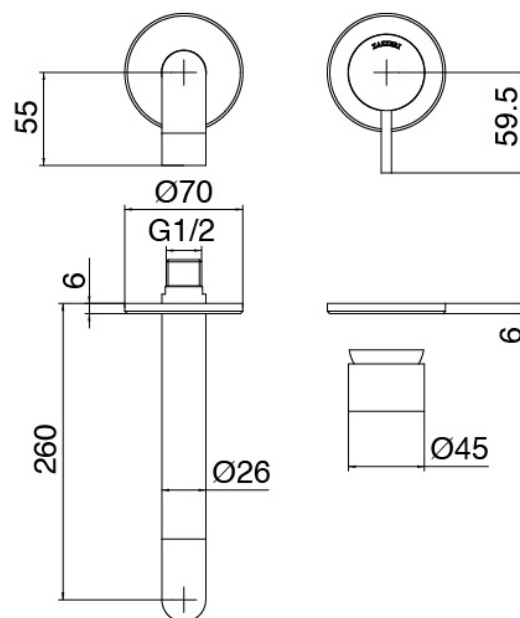

Modern - Built-in washbasin set

Codice kit: 6907 MLI-060

Built-in washbasin set

Componenti

Single-lever mixer

Cod: 6907A113AZL

Built-in washbasin mixer without plate, 260 mm spout

Concealed part

Cod: 2900B113AZO

Rough parts: built-in washbasin and bathtub set

Finiture disponibili:

finiture speciali su richiesta salvo quantitativi minimi di ordine garantiti

chrome finish

CRCR

brushed steel

NFNF