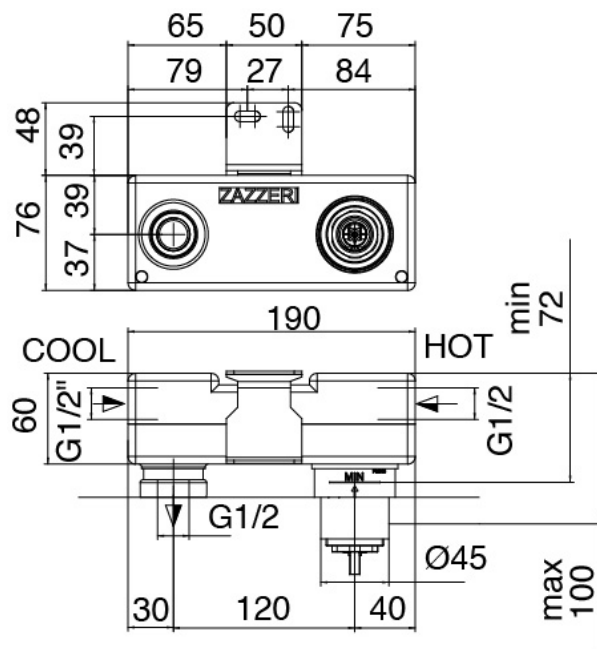

Modern - Built-in washbasin set

Codice kit: 6907 MLI-060

Built-in washbasin set

Componenti

Single-lever mixer

Cod: 6907A113AZL

Built-in washbasin mixer without plate, 260 mm spout

Concealed part

Cod: 2900B113AZO

Rough parts: built-in washbasin and bathtub set

Finiture disponibili:

finiture speciali su richiesta salvo quantitativi minimi di ordine garantiti

chrome finish

CRCR

brushed steel

NFNF