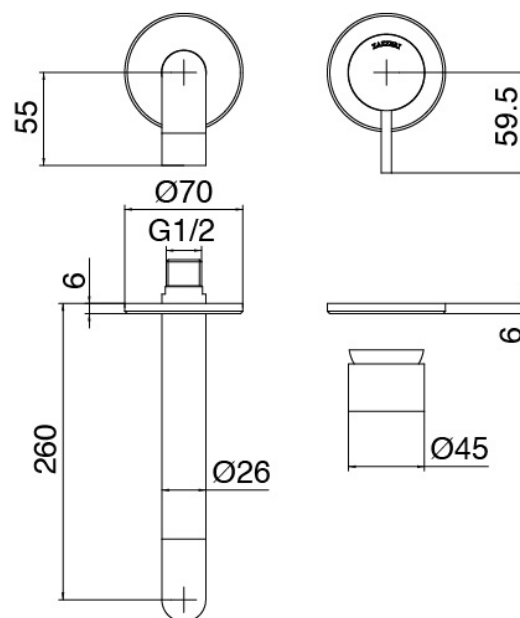

image not found or type unknown http://zazzeri.tesa.com.net/us/wp-content/uploads/2017/04/b3daf2_357a447007

Modern - Built-in washbasin set

Codice kit: 6907 MLI-060

Built-in washbasin set

Componenti

Single-lever mixer

Cod: 6907A113AZL

Built-in washbasin mixer without plate, 260 mm spout

Concealed part

Cod: 2900B113AZO

Rough parts: built-in washbasin and bathtub set

Finiture disponibili:

finiture speciali su richiesta salvo quantitativi minimi di ordine garantiti