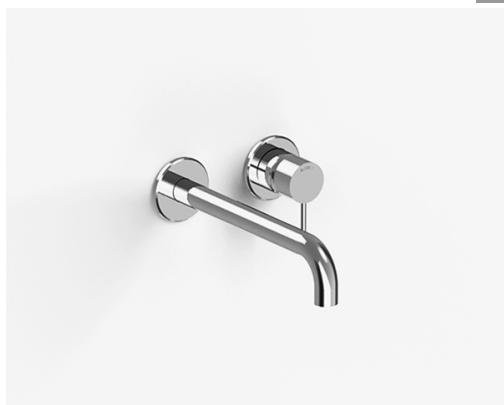

image not found or type unknown http://zazzeri.tesa.com.net/us/wp-content/uploads/2017/04/b3daf2_357a447007

Modern - Built-in washbasin set

Codice kit: 6907 MLI-060

Built-in washbasin set

Componenti

Single-lever mixer

Cod: 6907A113AZL

Built-in washbasin mixer without plate, 260 mm spout

Concealed part

Cod: 2900B113AZO

Rough parts: built-in washbasin and bathtub set

Finiture disponibili:

finiture speciali su richiesta salvo quantitativi minimi di ordine garantiti

chrome finish

CRCR

brushed steel

NFNF

white

1010

black

3136