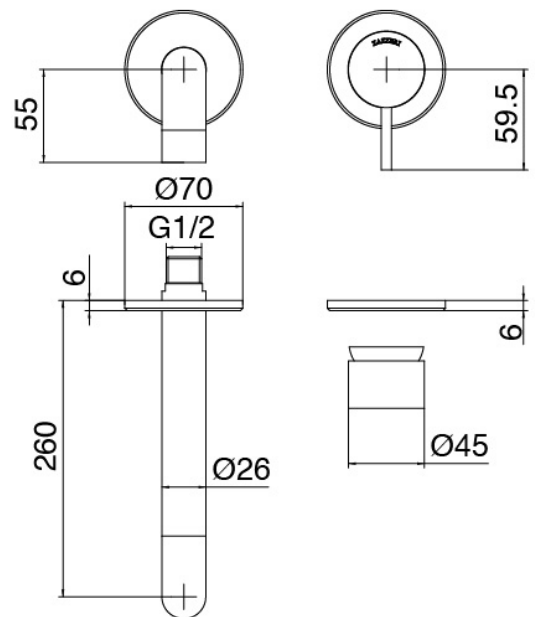

#### Single-lever mixer

Cod: 6907A113AZL

Built-in washbasin mixer without plate, 260 mm spout

### Concealed part

Cod: 2900B113AZO

Rough parts: built-in washbasin and bathtub set