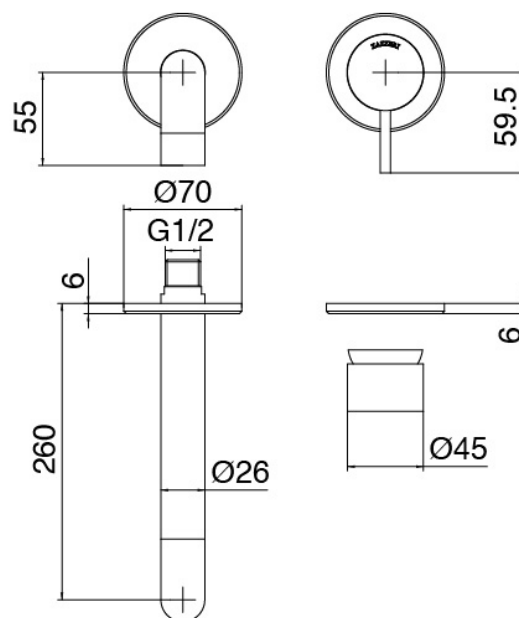

image not found or type unknown http://zazzeri.tesa.com.net/us/wp-content/uploads/2017/04/b3daf2_357a447007

Modern - Built-in washbasin set

Codice kit: 6907 MLI-060

Built-in washbasin set

Componenti

Single-lever mixer

Cod: 6907A113AZL

Built-in washbasin mixer without plate, 260 mm spout

Concealed part

Cod: 2900B113AZO

Rough parts: built-in washbasin and bathtub set

Finiture disponibili:

finiture speciali su richiesta salvo quantitativi minimi di ordine garantiti