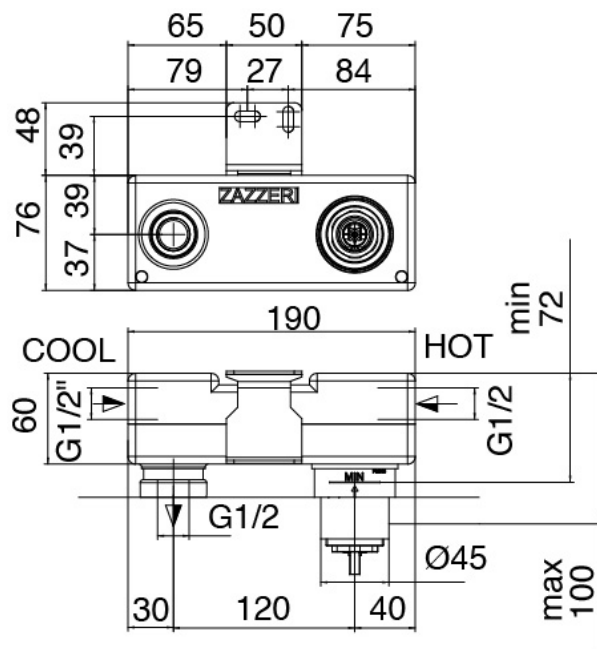

#### Single-lever mixer

Cod: 6907A113AZL

Built-in washbasin mixer without plate, 260 mm spout

### Concealed part

Cod: 2900B113AZO

Rough parts: built-in washbasin and bathtub set