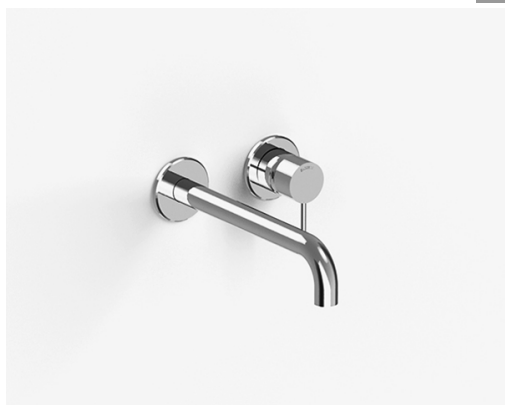

image not found or type unknown http://zazzeri.tesa.com.net/us/wp-content/uploads/2017/04/b3daf2_357a447007

Modern - Built-in washbasin set

Codice kit: 6907 MLI-060

Built-in washbasin set

Componenti

Single-lever mixer

Cod: 6907A113AZL

Built-in washbasin mixer without plate, 260 mm spout

Concealed part

Cod: 2900B113AZO

Rough parts: built-in washbasin and bathtub set

Finiture disponibili:

finiture speciali su richiesta salvo quantitativi minimi di ordine garantiti

chrome finish

CRCR

brushed steel

NFNF

white

1010

black

3136