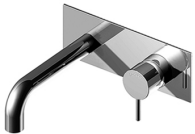

## Modern - Built-in washbasin set

---

Codice kit: 6907 MLI-050

Built-in washbasin set

### **Single-lever mixer**

---

Cod: 6907A113A00

External part of built-in washbasin set - 180mm

### Concealed part

Cod: 2900B113A00

Built-in washbasin set - concealed part