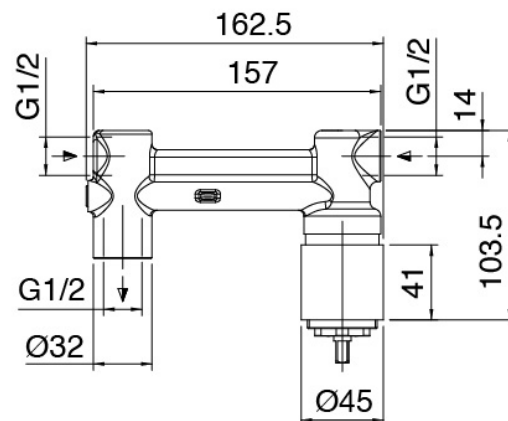

Modern - Built-in washbasin set

Codice kit: 6907 MLI-050

Built-in washbasin set

Componenti

Single-lever mixer

Cod: 6907A113A00

External part of built-in washbasin set - 180mm

Concealed part

Cod: 2900B113A00

Built-in washbasin set - concealed part

Finiture disponibili:

finiture speciali su richiesta salvo quantitativi minimi di ordine garantiti

chrome finish

CRCR

brushed steel

NFNF