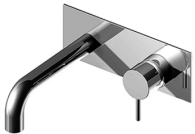

image not found or type unknown http://zazzeri.tesa.com.net/us/wp-content/uploads/2017/04/b3daf2_357a447007

Modern - Built-in washbasin set

Codice kit: 6907 MLI-050

Built-in washbasin set

Componenti

Single-lever mixer

Cod: 6907A113A00

External part of built-in washbasin set - 180mm

Concealed part

Cod: 2900B113A00

Built-in washbasin set - concealed part

Finiture disponibili:

finiture speciali su richiesta salvo quantitativi minimi di ordine garantiti

chrome finish

CRCR

brushed steel

NFNF

white

1010

black

3135