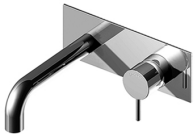

Modern - Built-in washbasin set

Codice kit: 6907 MLI-050

Built-in washbasin set

Componenti

Single-lever mixer

Cod: 6907A113A00

External part of built-in washbasin set - 180mm

Concealed part

Cod: 2900B113A00

Built-in washbasin set - concealed part

Finiture disponibili:

finiture speciali su richiesta salvo quantitativi minimi di ordine garantiti

chrome finish

CRCR

brushed steel

NFNF