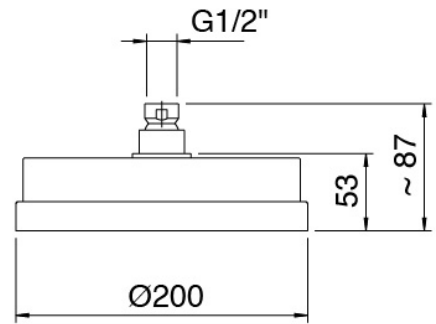

Shower head

Cod: 4700SO03A00
Shower outlet d. 200