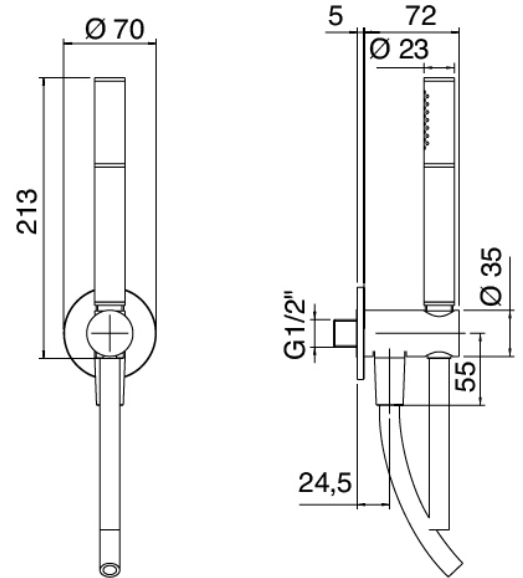

Stand alone hand shower

Cod: 31000413A00
Handshower set with water outlet and round plate