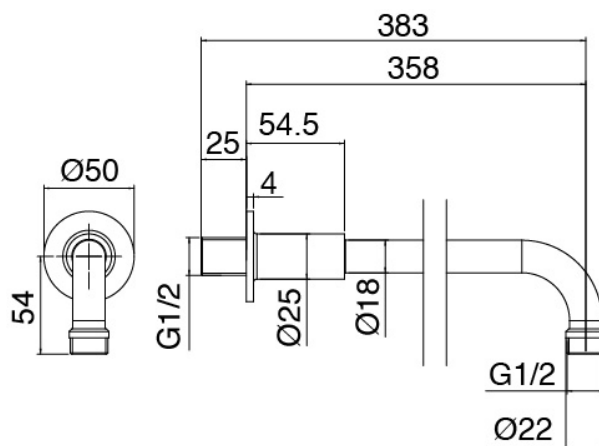

image not found or type unknown http://zazzeri.tesa.com.net/us/wp-content/uploads/2017/04/b3daf2_357a447007

Modern - Shower arm with shower head and hand shower

Codice kit: 6907 SDI-130

Shower arm with shower head, hand shower and built-in mixer

Componenti

Shower arm

Cod: 4700BR01A00

Shower arm

Shower head

Cod: 4700SO03A00
Shower outlet d. 200

Stand alone hand shower

Cod: 31000413A00
Handshower set with water outlet and round plate

Mixer set

Cod: 6907B401A00

Concealed shower mixer with diverter - external part

Concealed part

Cod: 2900A401AZ0

Concealed shower mixer with diverter - concealed part

Finiture disponibili:

finiture speciali su richiesta salvo quantitativi minimi di ordine garantiti