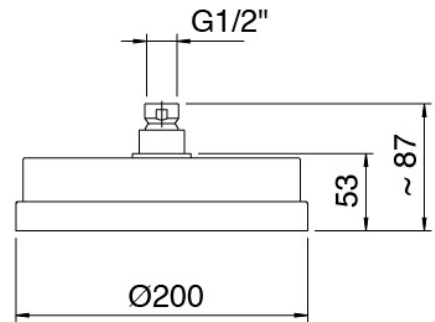

Shower head

Cod: 4700SO03A00
Shower outlet d. 200