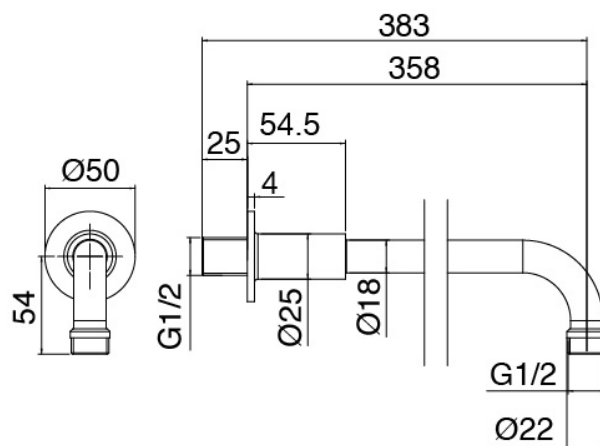

## Modern - Shower arm with shower head and hand shower

Codice kit: 6907 SDI-130

Shower arm with shower head, hand shower and built-in mixer

### Shower head

Cod: 4700SO03A00  
Shower outlet d. 200