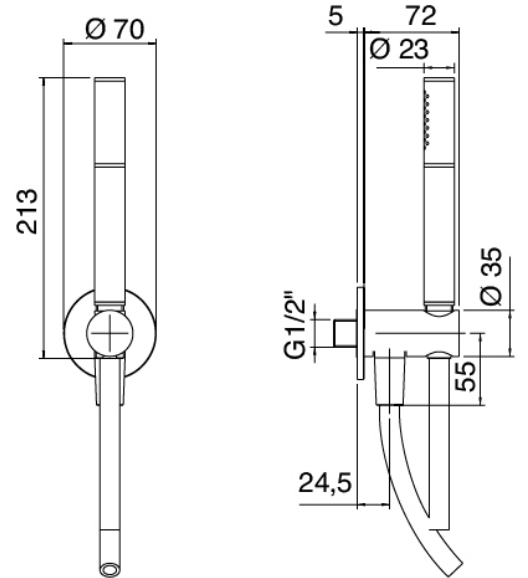

### Shower arm

Cod: 4700BR01A00

Shower arm

### Shower head

Cod: 4700SO03A00  
Shower outlet d. 200

### Stand alone hand shower

Cod: 31000413A00  
Handshower set with water outlet and round plate