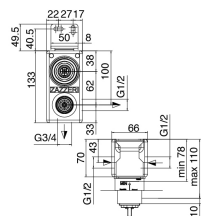

Mixer set

Cod: 6907B401A00

Concealed shower mixer with diverter - external part