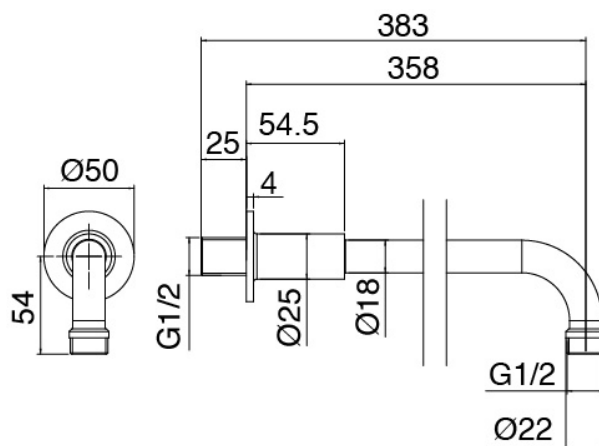

## Modern - Shower arm with shower head and hand shower

Codice kit: 6907 SDI-130

Shower arm with shower head, hand shower and built-in mixer

### Shower head

Cod: 4700SO03A00  
Shower outlet d. 200