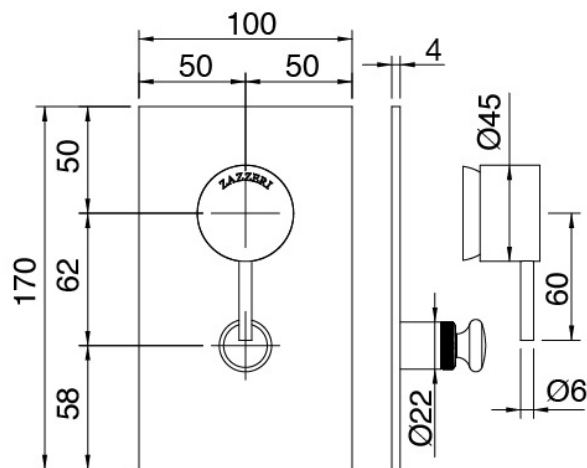

Mixer set

Cod: 6907B401A00

Concealed shower mixer with diverter - external part

Concealed part

Cod: 2900A401AZ0

Concealed shower mixer with diverter - concealed part

Finiture disponibili:

finiture speciali su richiesta salvo quantitativi minimi di ordine garantiti

chrome finish

CRCR

brushed steel

NFNF

white

1010

black

3143