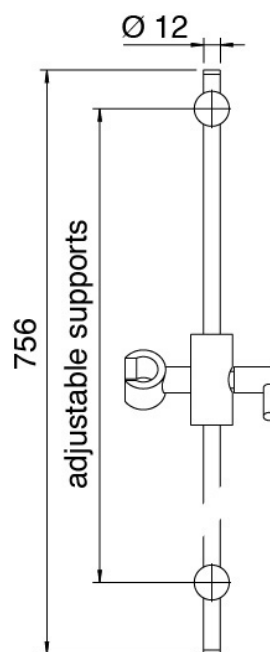

Componenti

image not found or type unknown <http://zazzeri.tesecom.net/wp-content/uploads/2017/06/6901A414A01>

Sliding bar

Cod: 6901A414A01

Sliding bar for hand shower

Handshower

Cod: 3600S417A00

Antilimescale D. 100mm handshower set

Mixer set

Cod: 6907B402AX0

External part of built-in single lever shower mixer

Concealed part

Cod: 2900A402A00

Concealed shower mixer - concealed part

Finiture disponibili:

finiture speciali su richiesta salvo quantitativi minimi di ordine garantiti