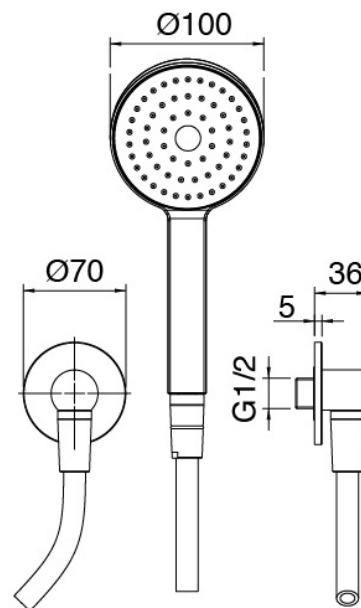

### Sliding bar

---

Cod: 6901A414A01

Sliding bar for hand shower

### Handshower

Cod: 3600S417A00

Antilimescale D. 100mm handshower set

### Concealed part

Cod: 2900A402A00

Concealed shower mixer - concealed part

Finiture disponibili:

finiture speciali su richiesta salvo quantitativi minimi di ordine garantiti

chrome finish

CRCR

brushed steel