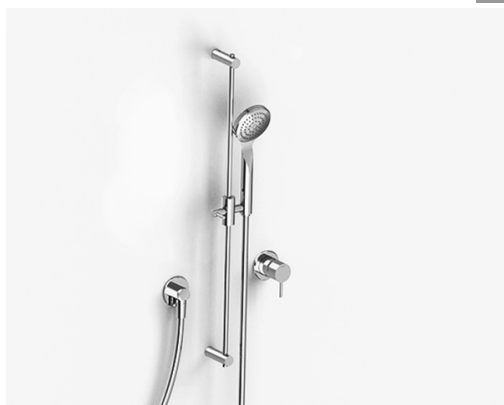

image not found or type unknown http://zazzeri.tesecom.net/us/wp-content/uploads/2017/04/b3daf2_357a447007

Modern - Sliding bar with hand shower

Codice kit: 6907 ADI-140

Shower set – with mixer, wall-mounted hand shower on sliding bar

Componenti

image not found or type unknown <http://zazzeri.tesecom.net/wp-content/uploads/2017/06/6901A414A01>

Sliding bar

Cod: 6901A414A01

Sliding bar for hand shower

Handshower

Cod: 3600S417A00

Antilimescale D. 100mm handshower set

Mixer set

Cod: 6907B402AX0

External part of built-in single lever shower mixer

Concealed part

Cod: 2900A402A00

Concealed shower mixer - concealed part

Finiture disponibili:

finiture speciali su richiesta salvo quantitativi minimi di ordine garantiti

chrome finish

CRCR

brushed steel

NFNF

white

1010

black

3144