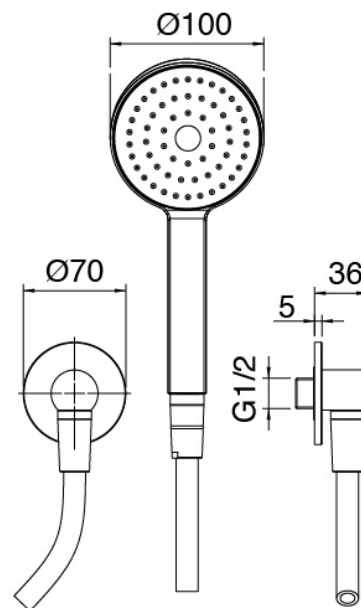

image not found or type unknown http://zazzeri.tesecom.net/us/wp-content/uploads/2017/04/b3daf2_357a447007

Modern - Sliding bar with hand shower

Codice kit: 6907 ADI-140

Shower set – with mixer, wall-mounted hand shower on sliding bar

Componenti

image not found or type unknown <http://zazzeri.tesecom.net/wp-content/uploads/2017/06/6901A414A01>

Sliding bar

Cod: 6901A414A01

Sliding bar for hand shower

Handshower

Cod: 3600S417A00

Antilimescale D. 100mm handshower set

Mixer set

Cod: 6907B402AX0

External part of built-in single lever shower mixer

Concealed part

Cod: 2900A402A00

Concealed shower mixer - concealed part

Finiture disponibili:

finiture speciali su richiesta salvo quantitativi minimi di ordine garantiti