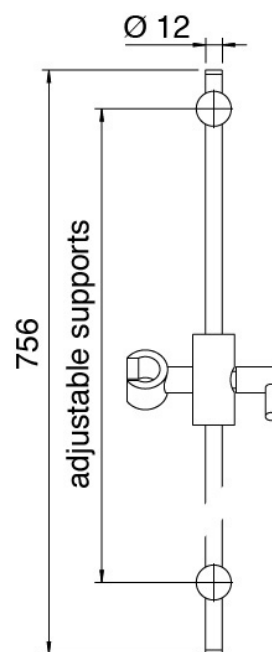

### Sliding bar

---

Cod: 6901A414A01

Sliding bar for hand shower

### Handshower

Cod: 3600S417A00

Antilimescale D. 100mm handshower set