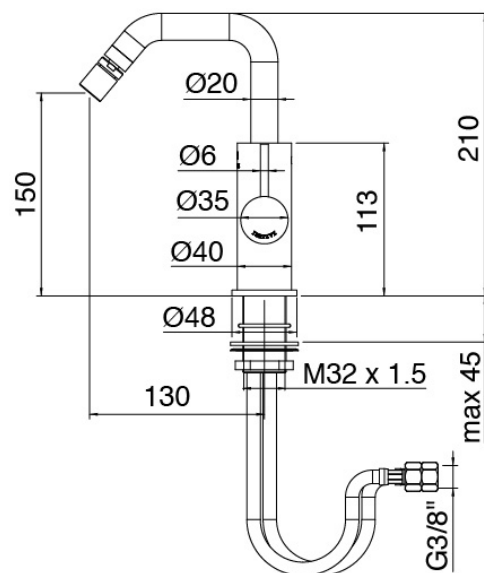

### Modern - Bidet mixer

Codice kit: 6907 MBX-090

Bidet mixer with revolving spout with plug

### Single-lever mixer

Cod: 69071221A00

Single lever bidet mixer with revolving spout D. 40  
without drain

### Pressure-controlled drain

Cod: 2900K302A00

Pressure control drain