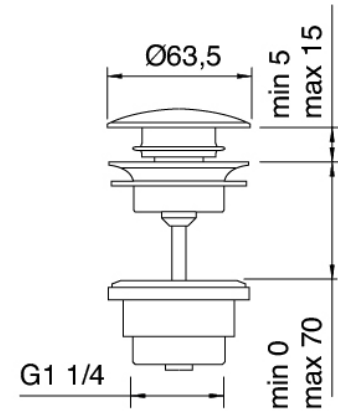

### Single-lever mixer

Cod: 69071221A00

Single lever bidet mixer with revolving spout D. 40  
without drain

### Pressure-controlled drain

Cod: 2900K302A00

Pressure control drain