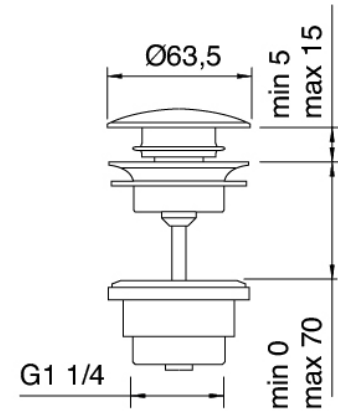

### Pressure-controlled drain

Cod: 2900K302A00

Pressure control drain