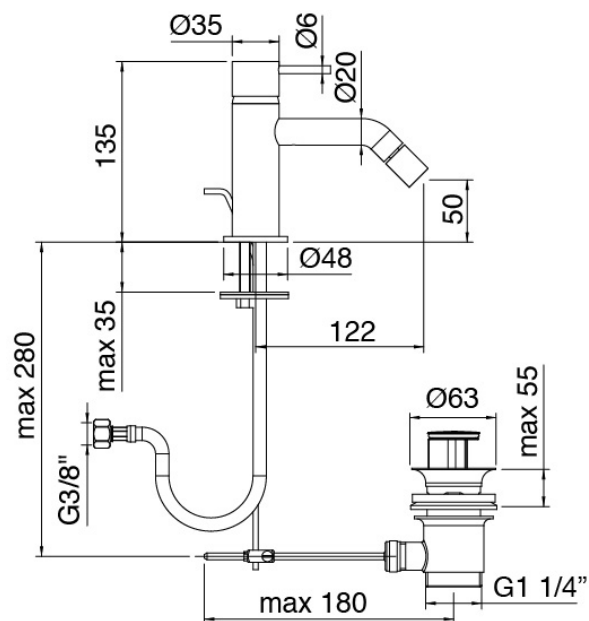

### Modern - Bidet mixer

Codice kit: 6907 MBX-080

Bidet mixer with plug

### Single-lever mixer

Cod: 69071201A00

Single lever bidet mixer