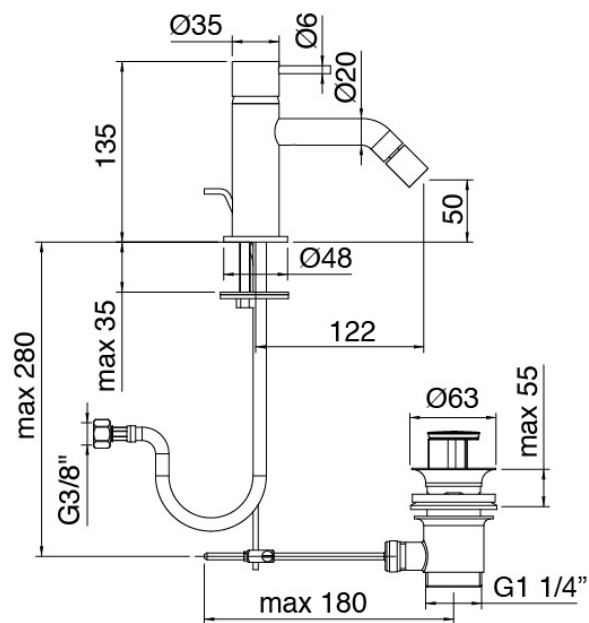

image not found or type unknown http://zazzeri.teesacom.net/us/wp-content/uploads/2017/04/b3daf2_357a447007

Modern - Bidet mixer

Codice kit: 6907 MBX-080

Bidet mixer with plug

Componenti

Single-lever mixer

Cod: 69071201A00

Single lever bidet mixer

Finiture disponibili:

finiture speciali su richiesta salvo quantitativi minimi di ordine garantiti

chrome finish

CRCR

brushed steel

NFNF

white

1010

black

3138