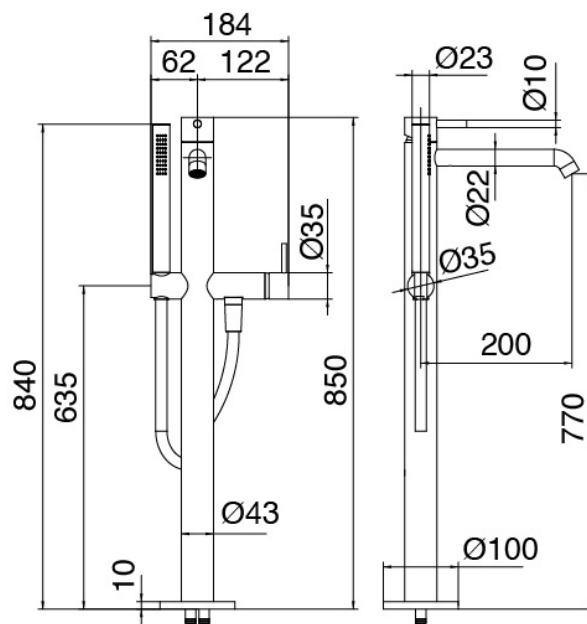

### Componenti

### Column-mounted bathtub spout

Cod: 6907V111A00

Column-mounted bathtub spout with Handshower -

Complete - Two mixers

### Concealed part

Cod: 3300B100A00

Column-mounted washbasin/bath spout - concealed part