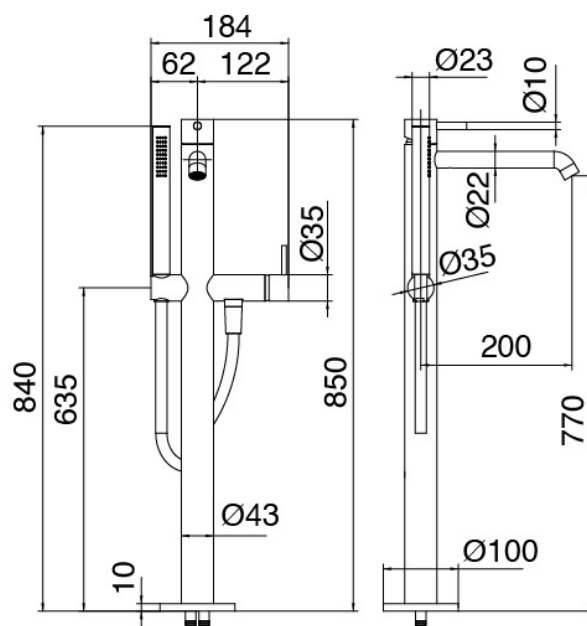

image not found or type unknown http://zazzeri.tesa.com.net/us/wp-content/uploads/2017/04/b3daf2_357a447007

Modern - Bathtub set on tubes

Codice kit: 6907 EVT-120

Built-in bathtub set with hand shower - Two mixers

Componenti

Column-mounted bathtub spout

Cod: 6907V111A00

Column-mounted bathtub spout with Handshower -

Complete - Two mixers

Concealed part

Cod: 3300B100A00

Column-mounted washbasin/bath spout - concealed part