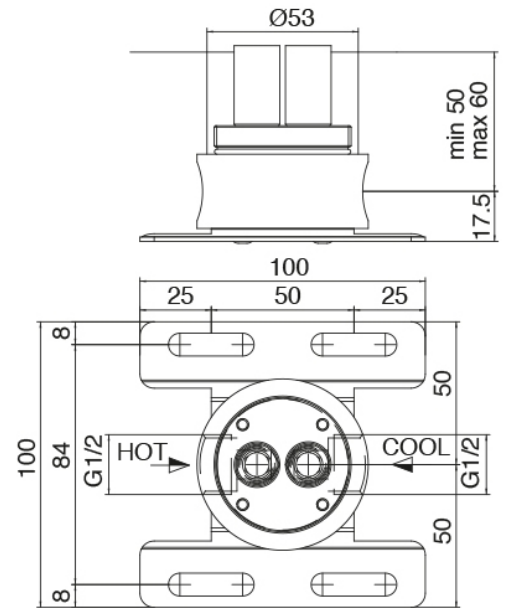

### Column-mounted bathtub spout

Cod: 6907V111A00

Column-mounted bathtub spout with Handshower -

Complete - Two mixers

### Concealed part

Cod: 3300B100A00

Column-mounted washbasin/bath spout - concealed part