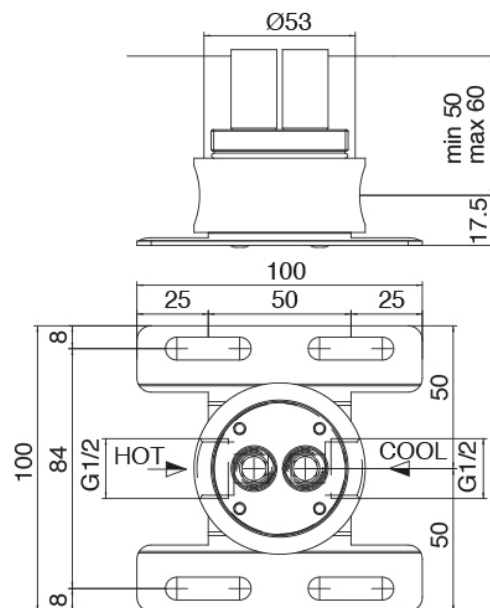

Componenti

Column-mounted bathtub spout

Cod: 6907V111A00

Column-mounted bathtub spout with Handshower -

Complete - Two mixers

Concealed part

Cod: 3300B100A00

Column-mounted washbasin/bath spout - concealed part