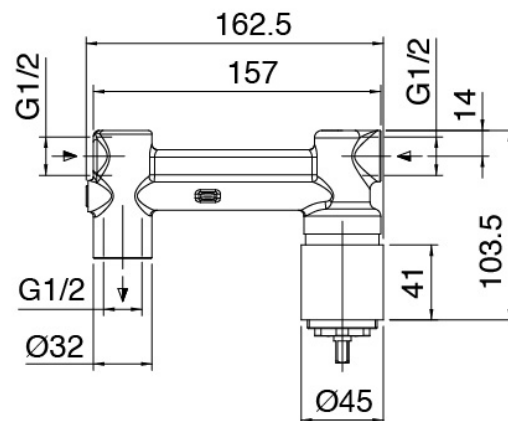

Modern - Built-in bathtub set

Codice kit: 6907 EVI-110

Built-in bathtub set - Two exits

Componenti

Mixer set with spout

Cod: 6907I401AA0

Built-in bathtub set - external part

Concealed part

Cod: 2900B113A00

Built-in washbasin set - concealed part

Finiture disponibili:

finiture speciali su richiesta salvo quantitativi minimi di ordine garantiti

chrome finish

CRCR

brushed steel

NFNF