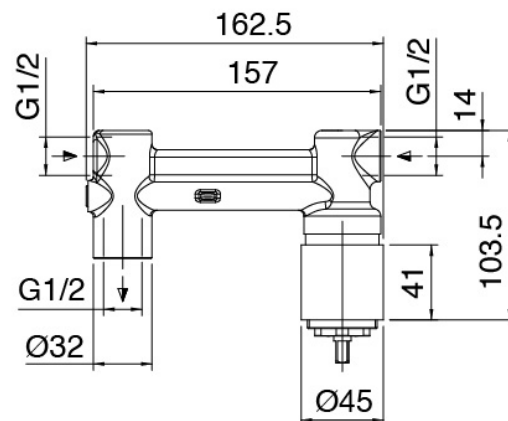

image not found or type unknown http://zazzeri.tesa.com.net/us/wp-content/uploads/2017/04/b3daf2_357a447007

Modern - Built-in bathtub set

Codice kit: 6907 EVI-110

Built-in bathtub set - Two exits

Componenti

Mixer set with spout

Cod: 6907I401AA0

Built-in bathtub set - external part

Concealed part

Cod: 2900B113A00

Built-in washbasin set - concealed part

Finiture disponibili:

finiture speciali su richiesta salvo quantitativi minimi di ordine garantiti