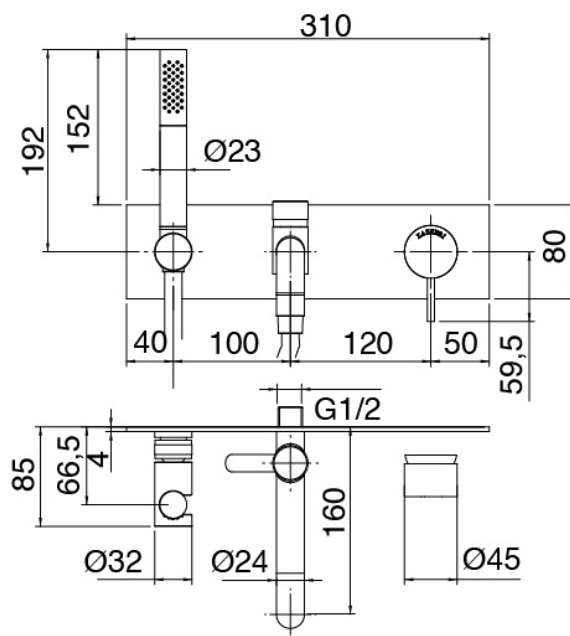

image not found or type unknown http://zazzeri.tesa.com.net/us/wp-content/uploads/2017/04/b3daf2_357a447007

Modern - Built-in bathtub set

Codice kit: 6907 EVI-110

Built-in bathtub set - Two exits

Componenti

Mixer set with spout

Cod: 6907I401AA0

Built-in bathtub set - external part

Concealed part

Cod: 2900B113A00

Built-in washbasin set - concealed part

Finiture disponibili:

finiture speciali su richiesta salvo quantitativi minimi di ordine garantiti