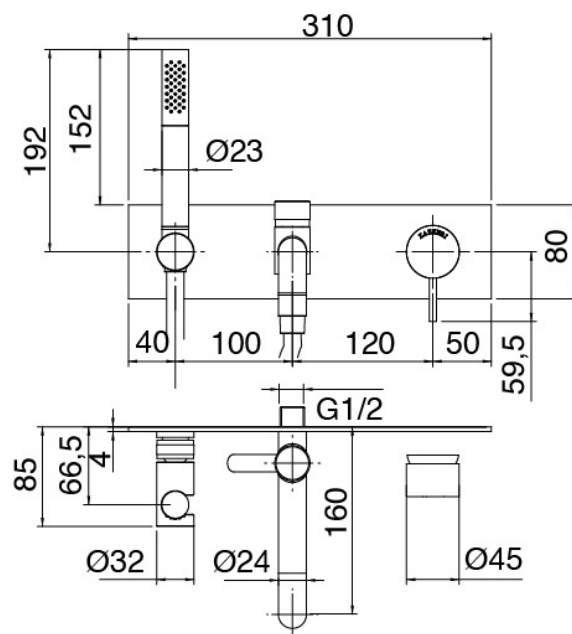

Modern - Built-in bathtub set

Codice kit: 6907 EVI-110

Built-in bathtub set - Two exits

Componenti

Mixer set with spout

Cod: 6907I401AA0

Built-in bathtub set - external part

Concealed part

Cod: 2900B113A00

Built-in washbasin set - concealed part

Finiture disponibili:

finiture speciali su richiesta salvo quantitativi minimi di ordine garantiti

chrome finish

CRCR

brushed steel

NFNF

white

1010

black

3141