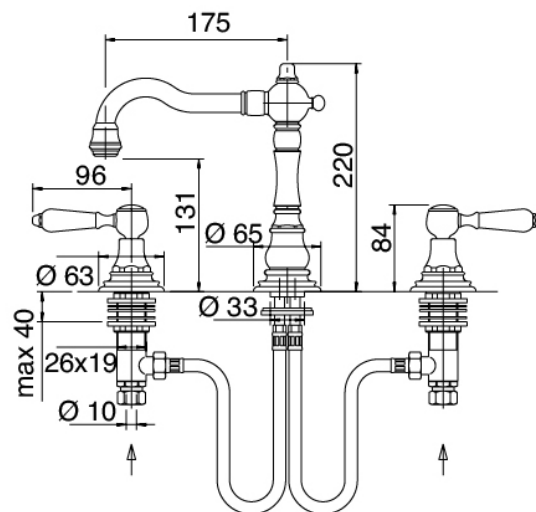

Classic - Traditional washbasin tap

Codice kit: 5502 BLX-010

Traditional washbasin faucet 3 holes with revolving spout with drain

Componenti

Tap set

Cod: 55020102A00

ashbasin set w/revolving spout

Finiture disponibili: