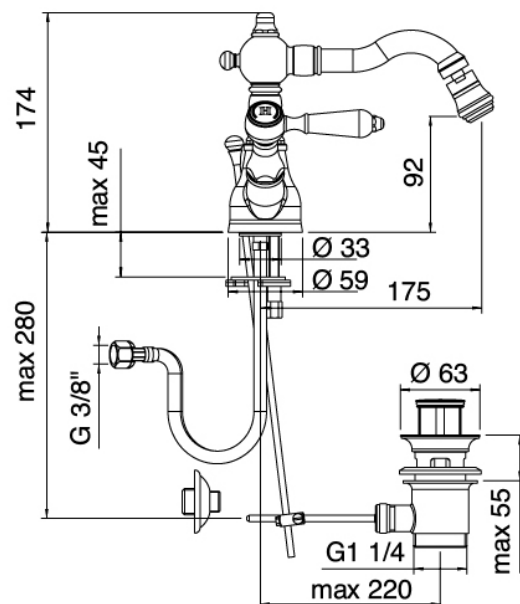

Classic - Traditional tap bidet

Codice kit: 5502 RBX-050

Traditional bidet tap fittings with revolving spout with drain

Componenti

Single-hole mixer

Cod: 55023201A00

Bidet set w/revolv. spout

Finiture disponibili: