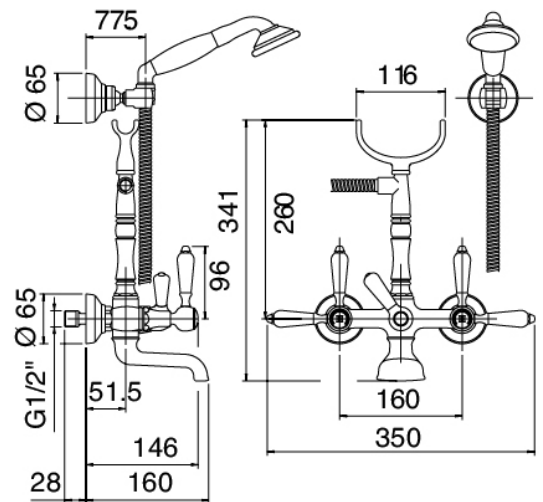

Classic - Wall-mounted bathtub set

Codice kit: 5502 GVP-060

Traditional wall-mounted bathtub set – 2 exits

Componenti

Tap set with spout

Cod: 55020401A00

Wall mtd bathtub set with connection for wall hand shower