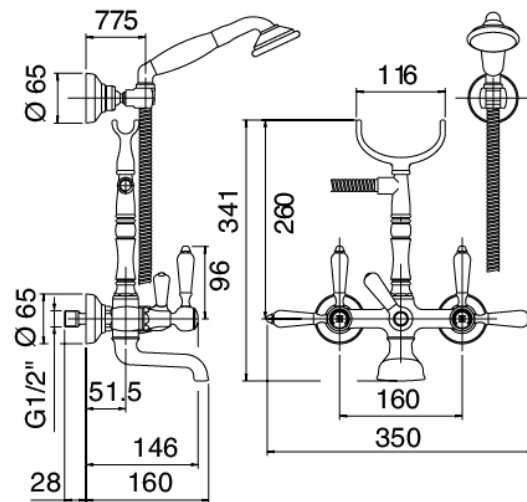

### Classic - Wall-mounted bathtub set

Codice kit: 5502 GVP-060

Traditional wall-mounted bathtub set – 2 exits

#### Tap set with spout

Cod: 55020401A00

Wall mtd bathtub set with connection for wall hand shower