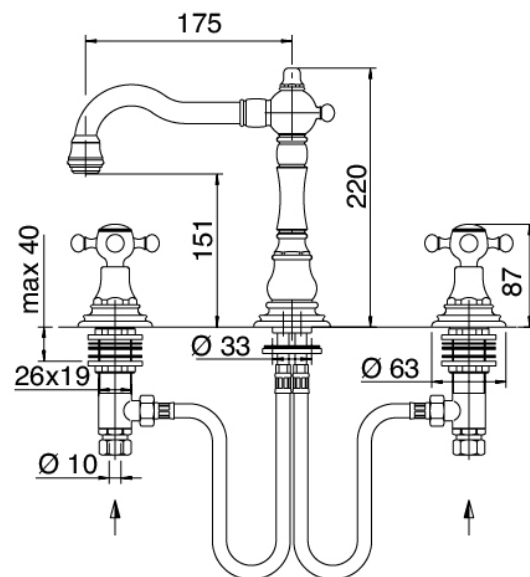

Classic - Traditional washbasin tap

Codice kit: 5501 BLX-010

Traditional washbasin faucet 3 holes with revolving spout with drain

Componenti

Tap set

Cod: 55010102A00

ashbasin set w/revolving spout

Finiture disponibili: