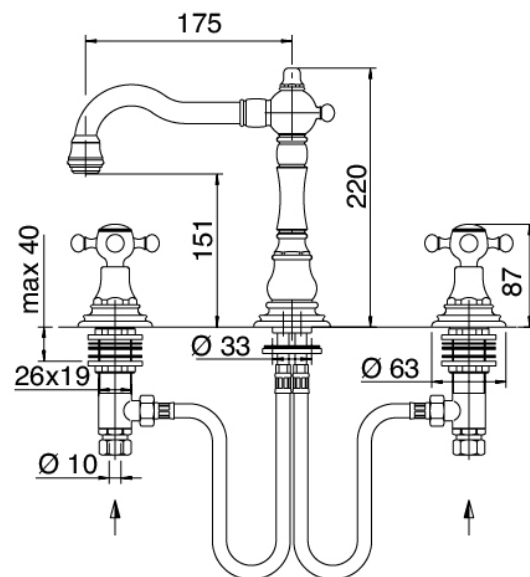

### Classic - Traditional washbasin tap

Codice kit: 5501 BLX-010

Traditional washbasin faucet 3 holes with revolving spout with drain

### Tap set

Cod: 55010102A00

ashbasin set w/revolving spout