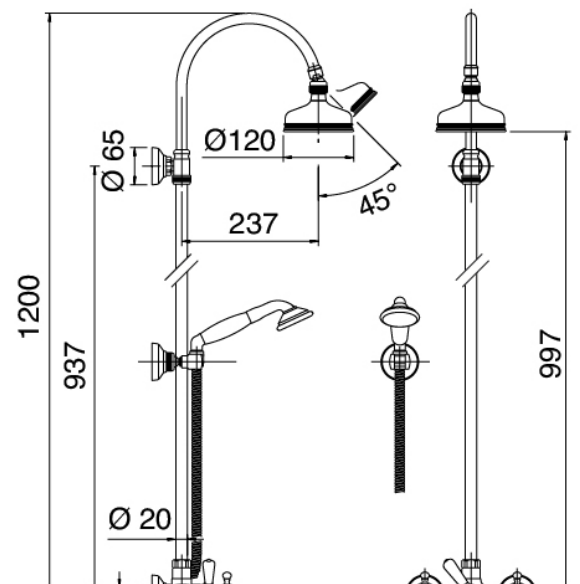

Classic - External shower set

Codice kit: 5501 SDP-100

Traditional external shower with pole – 2 exits

Componenti

Tap set with spout

Cod: 5501N610A00

Wall mtd shower set w/flexible pipe and hand shower

Shower head

Cod: 2900SO01A00

Shower outlet

Finiture disponibili:

finiture speciali su richiesta salvo quantitativi minimi di ordine garantiti

cromo

CRCR

brunito

BRBR