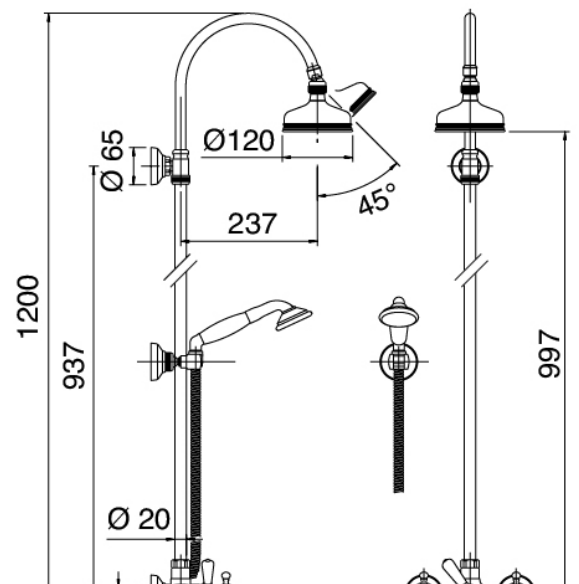

Classic - External shower set

Codice kit: 5501 SDP-100

Traditional external shower with pole – 2 exits

Componenti

Tap set with spout

Cod: 5501N610A00

Wall mtd shower set w/flexible pipe and hand shower

Shower head

Cod: 2900SO01A00

Shower outlet

Finiture disponibili:

finiture speciali su richiesta salvo quantitativi minimi di ordine garantiti

cromo

CRCR

brunito

BRBR