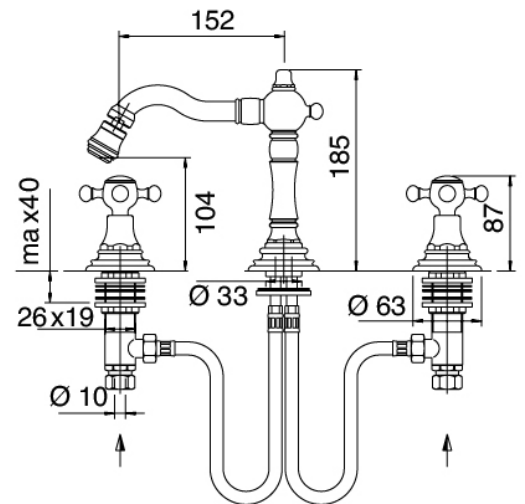

## Classic - Traditional tap bidet

Codice kit: 5501 BBX-040

Traditional bidet 3 hole with revolving spout with drain

### Tap set

Cod: 55010203A00

3-hole bidet set