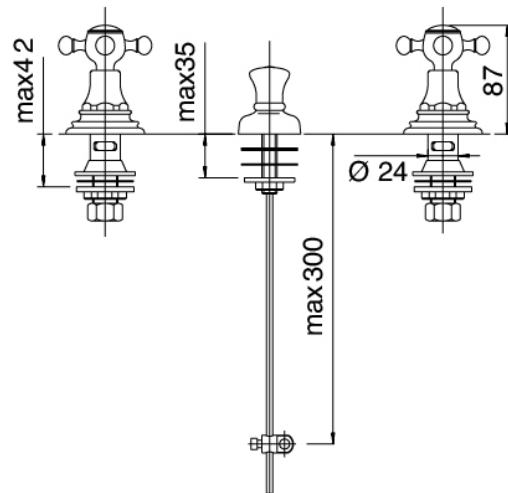

Classic - Traditional tap bidet

Codice kit: 5501 BBX-030

Traditional bidet 3 hole with revolving spout with drain

Componenti

Tap set

Cod: 55010201A00

3-hole bidet set

Finiture disponibili: