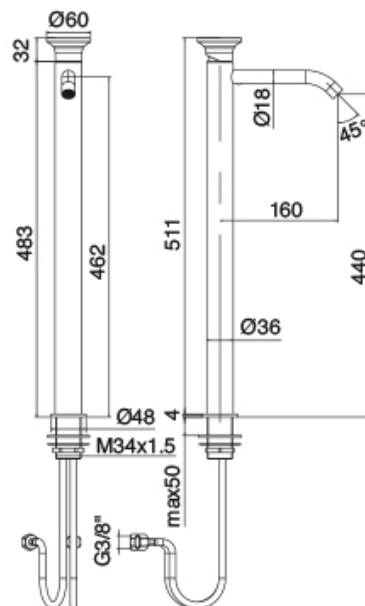

image not found or type unknown http://zazzeri.tesa.com.net/us/wp-content/uploads/2017/04/b3daf2_357a447007

Modern - Washbasin mixer

Codice kit: 2702 MLX-020

Single lever washbasin mixer without plug

Componenti

Single-lever mixer

Cod: 27021099A00

Single lever washbasin mixer without plug - L160 x

H440 mm

Disk handle

Cod: 2700PA01A00

Disk handle washbasin/bidet

Finiture disponibili: