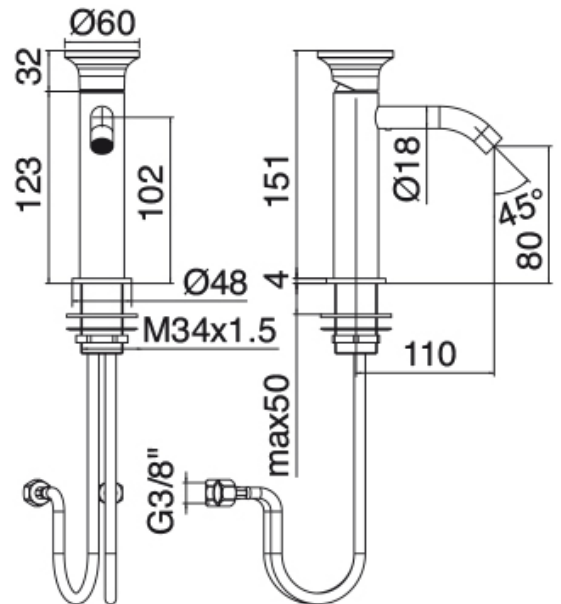

Modern - Washbasin mixer

Codice kit: 2702 MLX-010

Single lever washbasin mixer without plug

Componenti

Single-lever mixer

Cod: 27021106A00

Single lever washbasin mixer without plug - L110 x

H80 mm

Disk handle

Cod: 2700PA01A00

Disk handle washbasin/bidet

Finiture disponibili:

finiture speciali su richiesta salvo quantitativi minimi di ordine garantiti

brush steel

ASAS

antracite