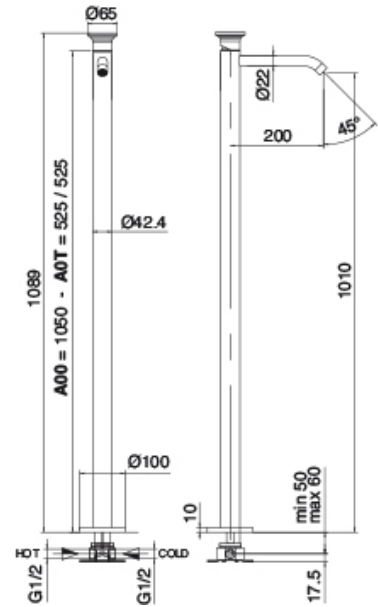

Componenti

Concealed part

Cod: 3300B100A00

Column-mounted washbasin/bath spout - concealed part

Single-lever mixer

Cod: 2702T100A00

Column-mounted washbasin spout - L200 x H1010
mm

Disk handle