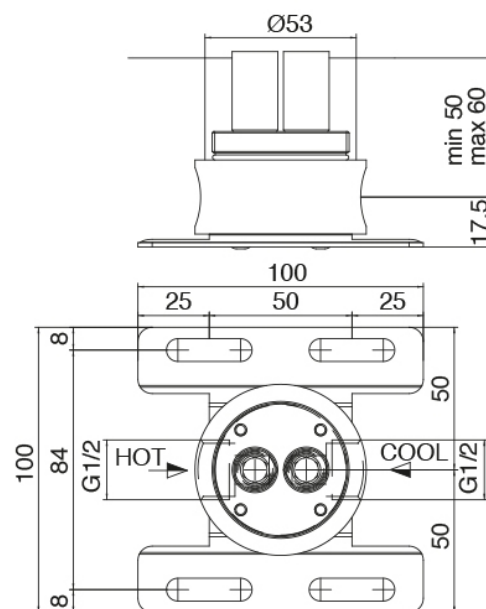

image not found or type unknown http://zazzeri.tesa.com.net/us/wp-content/uploads/2017/04/b3daf2_357a447007

Modern - Column-mounted single lever washbasin mixer

Codice kit: 2702 MLT-030

Column-mounted washbasin spout

Componenti

Concealed part

Cod: 3300B100A00

Column-mounted washbasin/bath spout - concealed part

Single-lever mixer

Cod: 2702T100A00

Column-mounted washbasin spout - L200 x H1010
mm

Disk handle