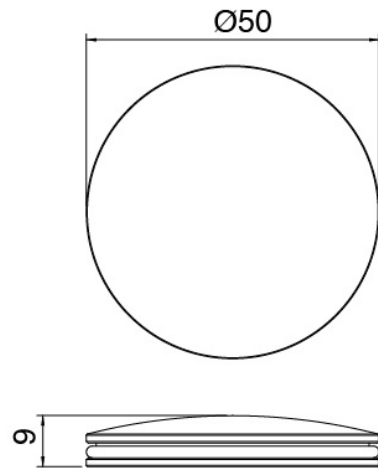

Disk handle

Cod: 2700PA02A00

Disk handle for built-in elements

Finiture disponibili:

finiture speciali su richiesta salvo quantitativi minimi di ordine garantiti

brush steel

ASAS

antracite

APAP