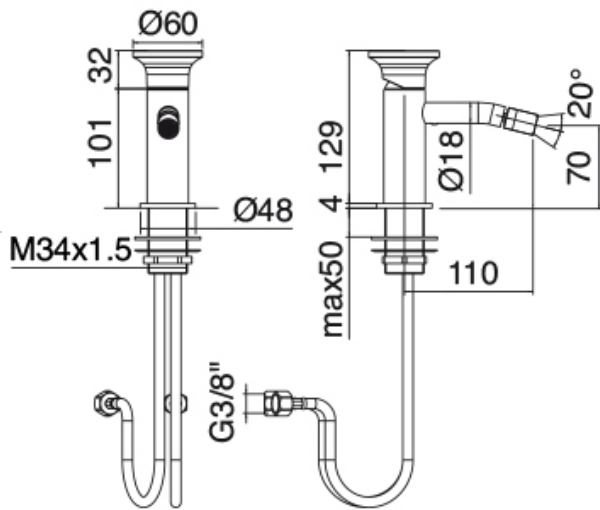

image not found or type unknown http://zazzeri.itesa.com.net/us/wp-content/uploads/2017/04/b3daf2_357a447007

Modern - Bidet mixer

Codice kit: 2702 MBX-040

Bidet mixer without plug

Componenti

Single-lever mixer

Cod: 27021201A00

Single lever bidet mixer w/plug - L110 x H70 mm

Disk handle

Cod: 2700PA01A00

Disk handle washbasin/bidet

Finiture disponibili:

finiture speciali su richiesta salvo quantitativi minimi di ordine garantiti