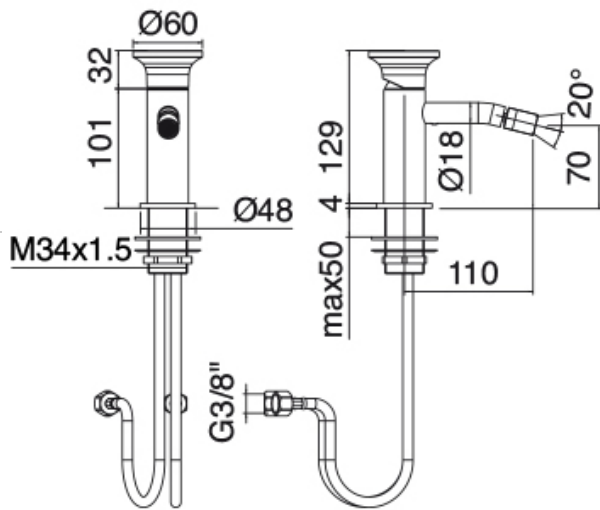

### Modern - Bidet mixer

Codice kit: 2702 MBX-040

Bidet mixer without plug

### Single-lever mixer

Cod: 27021201A00

Single lever bidet mixer w/plug - L110 x H70 mm

### Disk handle

---

Cod: 2700PA01A00

Disk handle washbasin/bidet