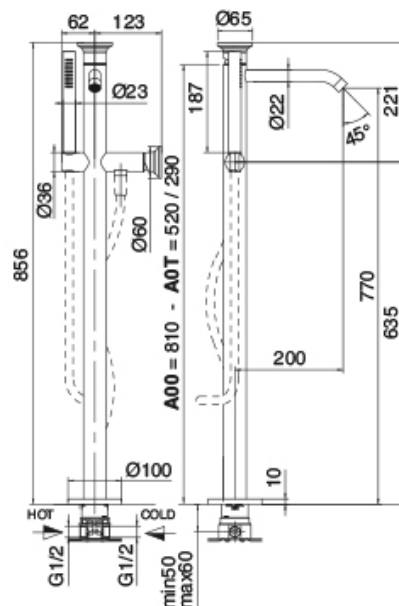

Modern - Bathtub set on tubes

Codice kit: 2702 EVT-050

Built-in bathtub set with hand shower -Two mixers

Componenti

Concealed part

Cod: 3300B100A00

Column-mounted washbasin/bath spout - concealed part

Column-mounted bathtub

Cod: 2702W110A00

Column-mounted bathtub spout with Handshower without flexible - External part - Two mixers

Disk handle

Cod: 2700PA02A00

Disk handle for built-in elements

Finiture disponibili:

finiture speciali su richiesta salvo quantitativi minimi di ordine garantiti