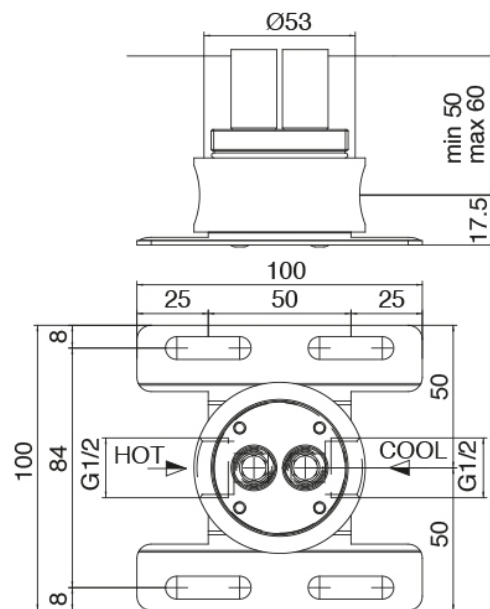

Modern - Bathtub set on tubes

Codice kit: 2702 EVT-050

Built-in bathtub set with hand shower -Two mixers

Componenti

Concealed part

Cod: 3300B100A00

Column-mounted washbasin/bath spout - concealed part

Column-mounted bathtub

Cod: 2702W110A00

Column-mounted bathtub spout with Handshower without flexible - External part - Two mixers

Disk handle

Cod: 2700PA02A00

Disk handle for built-in elements

Finiture disponibili:

finiture speciali su richiesta salvo quantitativi minimi di ordine garantiti