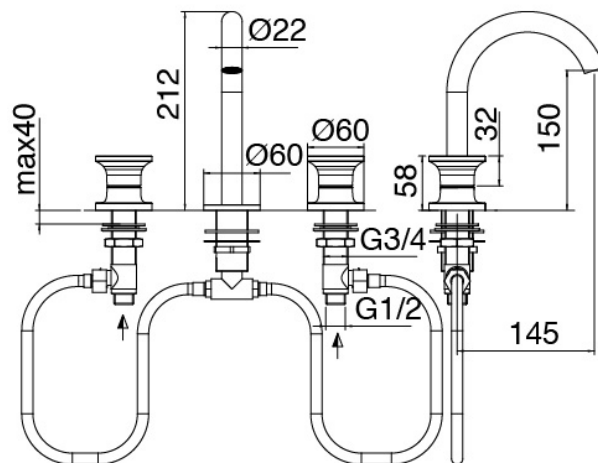

### Modern - Traditional washbasin tap

Codice kit: 2701 BLX-020

Traditional washbasin tap 3-holes revolving spout without plug

#### Tap set

Cod: 27010102A00

Washbasin set with revolving spout - 145 X h150mm

### Disk handle

---

Cod: 2700PA01A00

Disk handle washbasin/bidet