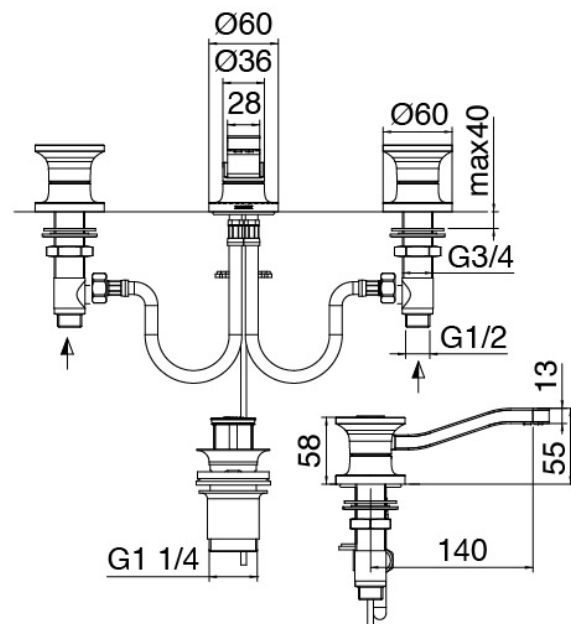

image not found or type unknown http://zazzeri.tesa.com.net/us/wp-content/uploads/2017/04/b3daf2_357a447007

Modern - Traditional washbasin tap

Codice kit: 2701 BLX-010

Traditional washbasin tap 3-holes revolving spout without plug

Componenti

Tap set

Cod: 27010100A00

Washbasin set with revolving spout - 140 X h55mm

Disk handle

Cod: 2700PA01A00

Disk handle washbasin/bidet

Disk plug rod

Cod: 2700PA04A00

Disk plug rod for 3-holes washbasin/bidet

Finiture disponibili:

finiture speciali su richiesta salvo quantitativi minimi di ordine garantiti

brush steel

ASAS