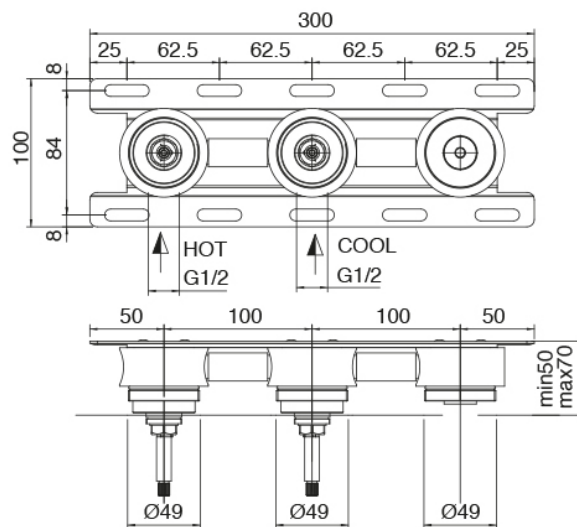

image not found or type unknown http://zazzeri.tesa.com.net/us/wp-content/uploads/2017/04/b3daf2_357a447007

Modern - Traditional built-in washbasin tap

Codice kit: 2701 BLI-050

Traditional built-in washbasin tap without plug – With handles on the left

Componenti

Concealed part

Cod: 3301B114A0S

Built-in washbasin set with handles on the left -
concealed part

Tap set

Cod: 2701A114A00

Built-in washbasin set - external part - Spout 160mm

Disk handle

Cod: 2700PA01A00

Disk handle washbasin/bidet

Finiture disponibili:

finiture speciali su richiesta salvo quantitativi minimi di ordine garantiti

brush steel

ASAS