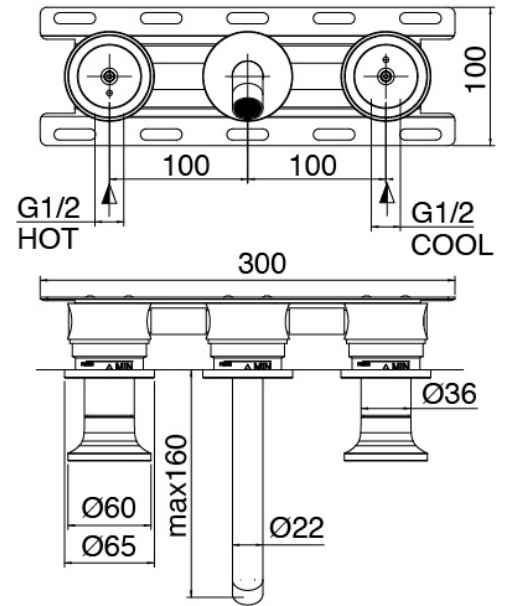

Componenti

Concealed part

Cod: 3301B114A0S

Built-in washbasin set with handles on the left -
concealed part

Tap set

Cod: 2701A114A00

Built-in washbasin set - external part - Spout 160mm

Disk handle

Cod: 2700PA01A00

Disk handle washbasin/bidet

Finiture disponibili:

finiture speciali su richiesta salvo quantitativi minimi di ordine garantiti

brush steel

ASAS