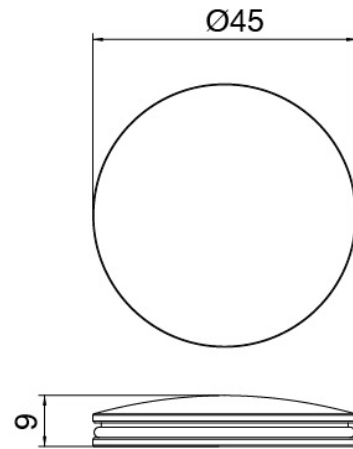

Disk handle

Cod: 2700PA01A00

Disk handle washbasin/bidet

Finiture disponibili:

finiture speciali su richiesta salvo quantitativi minimi di ordine garantiti

brush steel

ASAS