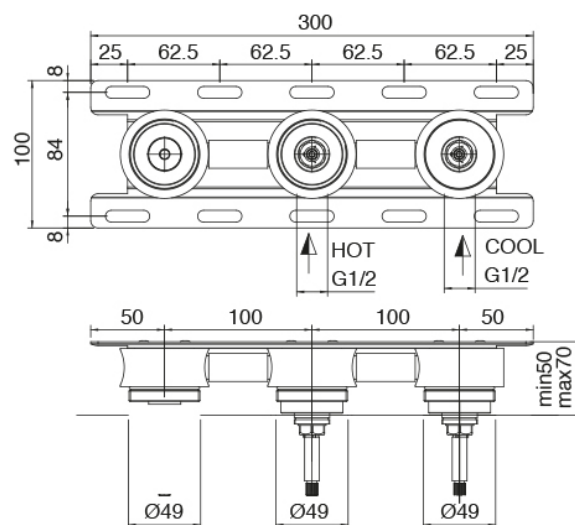

## Modern - Traditional built-in washbasin tap

Codice kit: 2701 BLI-040

Traditional built-in washbasin tap without plug – With handles on the right

### Concealed part

Cod: 3301B114A0D

Built-in washbasin set with handles on the right -  
concealed part

### Tap set

Cod: 2701A114A00

Built-in washbasin set - external part - Spout 160mm