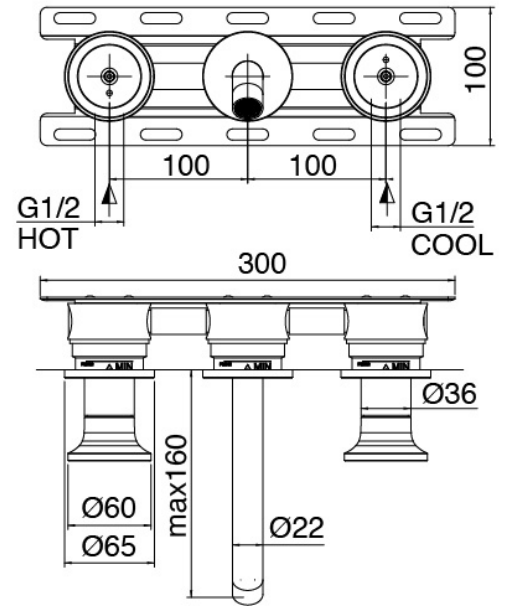

### Concealed part

Cod: 3301B114A0D

Built-in washbasin set with handles on the right -  
concealed part

### Tap set

Cod: 2701A114A00

Built-in washbasin set - external part - Spout 160mm