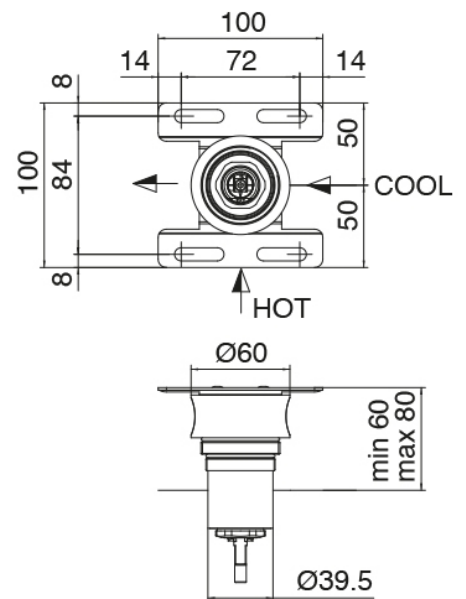

Modern - Built-in set

Codice kit: 2700 MLX-070

Washbasin mixer on top with ceiling-mounted washbasin spout

Componenti

Concealed part

Cod: 3300B100A00

Column-mounted washbasin/bath spout - concealed part

Ceiling-mounted washbasin spout

Cod: 33000110A00

Ceiling-mounted washbasin spout

Concealed part

Cod: 3300B402A00

Concealed shower mixer - concealed part

Single-lever mixer

Cod: 2700A402AA0

Concealed shower mixer - external part

Disk handle

Cod: 2700PA02A00

Disk handle for built-in elements

Finiture disponibili:

finiture speciali su richiesta salvo quantitativi minimi di ordine garantiti

brush steel

ASAS