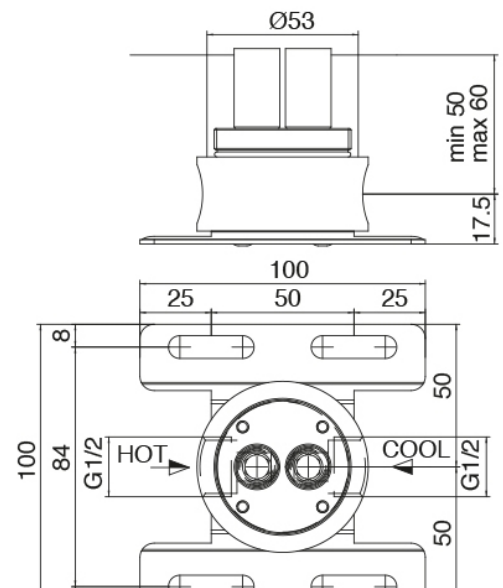

Modern - Built-in set

Codice kit: 2700 MLX-070

Washbasin mixer on top with ceiling-mounted washbasin spout

Componenti

Concealed part

Cod: 3300B100A00

Column-mounted washbasin/bath spout - concealed part

Ceiling-mounted washbasin spout

Cod: 33000110A00

Ceiling-mounted washbasin spout

Concealed part

Cod: 3300B402A00

Concealed shower mixer - concealed part

Single-lever mixer

Cod: 2700A402AA0

Concealed shower mixer - external part

Disk handle

Cod: 2700PA02A00

Disk handle for built-in elements

Finiture disponibili:

finiture speciali su richiesta salvo quantitativi minimi di ordine garantiti

brush steel

ASAS