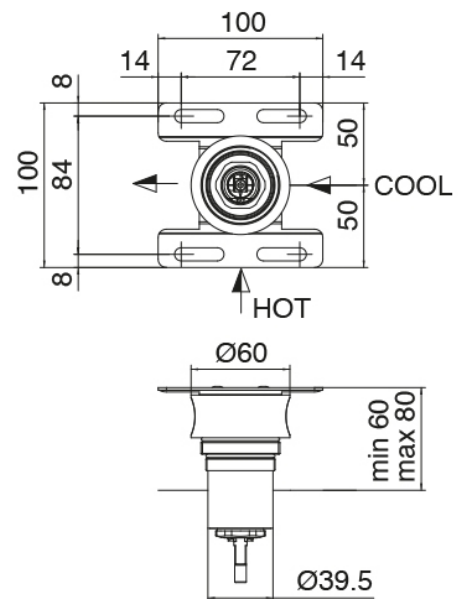

Modern - Built-in set

Codice kit: 2700 MLX-070

Washbasin mixer on top with ceiling-mounted washbasin spout

Componenti

Concealed part

Cod: 3300B100A00

Column-mounted washbasin/bath spout - concealed part

Ceiling-mounted washbasin spout

Cod: 33000110A00

Ceiling-mounted washbasin spout

Concealed part

Cod: 3300B402A00

Concealed shower mixer - concealed part

Single-lever mixer

Cod: 2700A402AA0

Concealed shower mixer - external part

Disk handle

Cod: 2700PA02A00

Disk handle for built-in elements

Finiture disponibili:

finiture speciali su richiesta salvo quantitativi minimi di ordine garantiti

brush steel

ASAS