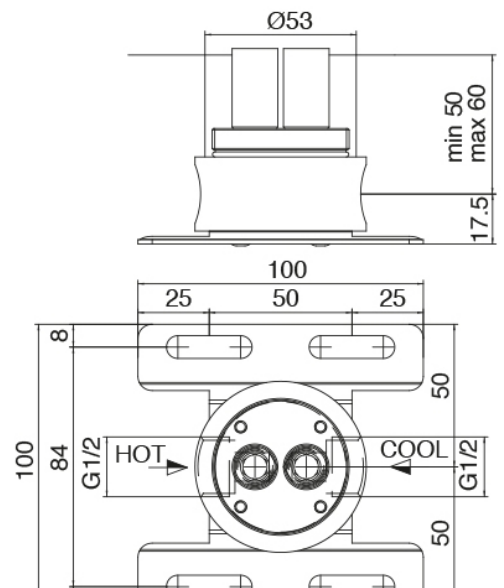

Modern - Built-in set

Codice kit: 2700 MLX-070

Washbasin mixer on top with ceiling-mounted washbasin spout

Componenti

Concealed part

Cod: 3300B100A00

Column-mounted washbasin/bath spout - concealed part

Ceiling-mounted washbasin spout

Cod: 33000110A00

Ceiling-mounted washbasin spout

Concealed part

Cod: 3300B402A00

Concealed shower mixer - concealed part

Single-lever mixer

Cod: 2700A402AA0

Concealed shower mixer - external part

Disk handle

Cod: 2700PA02A00

Disk handle for built-in elements

Finiture disponibili:

finiture speciali su richiesta salvo quantitativi minimi di ordine garantiti

brush steel

ASAS