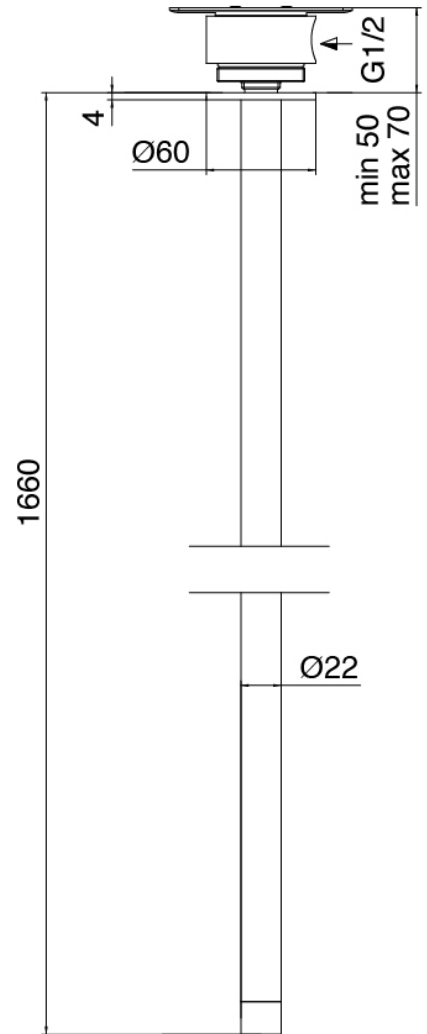

Modern - Built-in set

Codice kit: 2700 MLX-070

Washbasin mixer on top with ceiling-mounted washbasin spout

Componenti

Concealed part

Cod: 3300B100A00

Column-mounted washbasin/bath spout - concealed part

Ceiling-mounted washbasin spout

Cod: 33000110A00

Ceiling-mounted washbasin spout

Concealed part

Cod: 3300B402A00

Concealed shower mixer - concealed part

Single-lever mixer

Cod: 2700A402AA0

Concealed shower mixer - external part