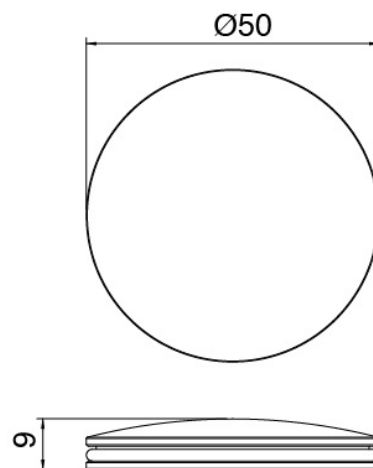

Disk handle

Cod: 2700PA02A00

Disk handle for built-in elements

Finiture disponibili:

finiture speciali su richiesta salvo quantitativi minimi di ordine garantiti

brush steel

ASAS