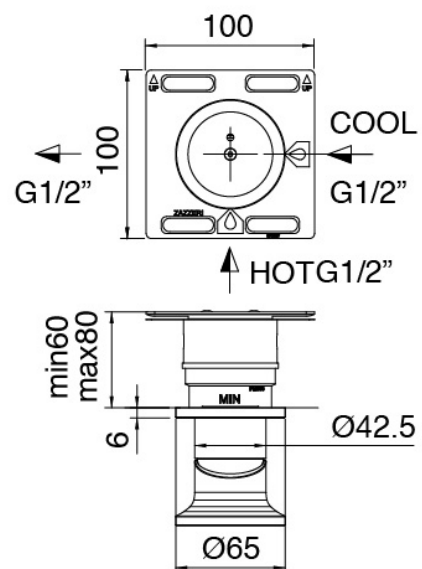

Modern - Built-in set

Codice kit: 2700 MLX-070

Washbasin mixer on top with ceiling-mounted washbasin spout

Componenti

Concealed part

Cod: 3300B100A00

Column-mounted washbasin/bath spout - concealed part

Ceiling-mounted washbasin spout

Cod: 33000110A00

Ceiling-mounted washbasin spout

Concealed part

Cod: 3300B402A00

Concealed shower mixer - concealed part

Single-lever mixer

Cod: 2700A402AA0

Concealed shower mixer - external part

Disk handle

Cod: 2700PA02A00

Disk handle for built-in elements

Finiture disponibili:

finiture speciali su richiesta salvo quantitativi minimi di ordine garantiti

brush steel

ASAS