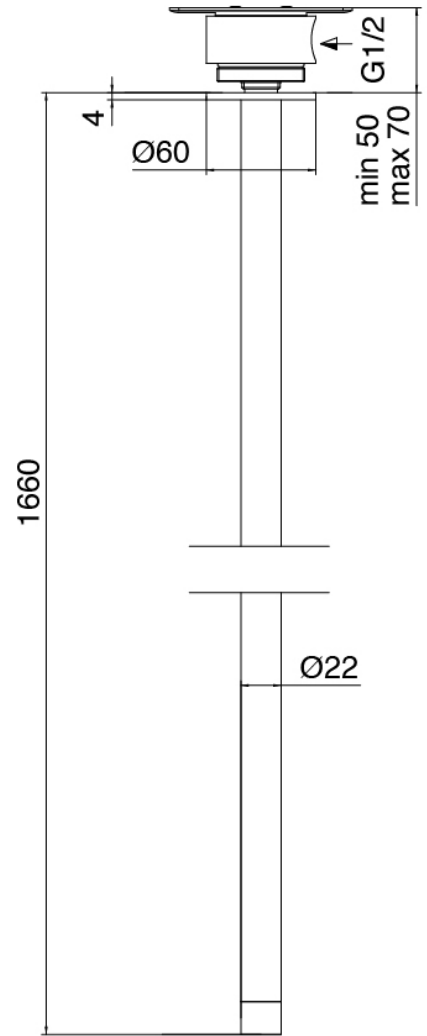

Modern - Built-in set

Codice kit: 2700 MLX-070

Washbasin mixer on top with ceiling-mounted washbasin spout

Componenti

Concealed part

Cod: 3300B100A00

Column-mounted washbasin/bath spout - concealed part

Ceiling-mounted washbasin spout

Cod: 33000110A00

Ceiling-mounted washbasin spout

Concealed part

Cod: 3300B402A00

Concealed shower mixer - concealed part

Single-lever mixer

Cod: 2700A402AA0

Concealed shower mixer - external part