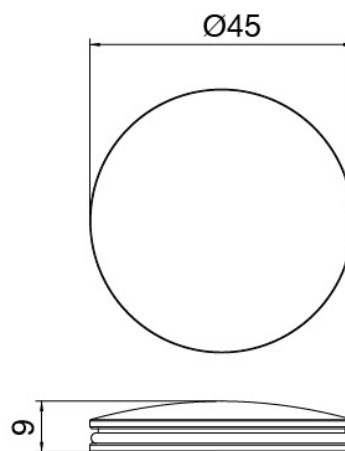

Modern - Washbasin mixer on top

Codice kit: 2700 MLX-040

Single lever washbasin mixer with revolving spout

Componenti

Single-lever mixer

Cod: 27001108A02

Single lever washbasin mixer with revolving spout -
145 x H150mm

Disk handle

Cod: 2700PA01A00

Disk handle washbasin/bidet

Finiture disponibili:

finiture speciali su richiesta salvo quantitativi minimi di ordine garantiti

brush steel

ASAS