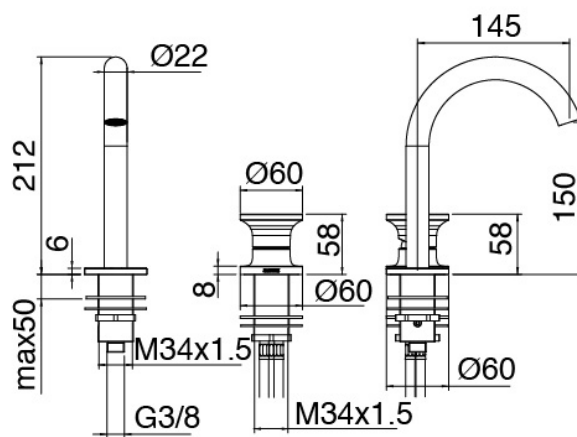

Modern - Washbasin mixer on top

Codice kit: 2700 MLX-040

Single lever washbasin mixer with revolving spout

Componenti

Single-lever mixer

Cod: 27001108A02

Single lever washbasin mixer with revolving spout -
145 x H150mm

Disk handle

Cod: 2700PA01A00

Disk handle washbasin/bidet

Finiture disponibili:

finiture speciali su richiesta salvo quantitativi minimi di ordine garantiti

brush steel

ASAS