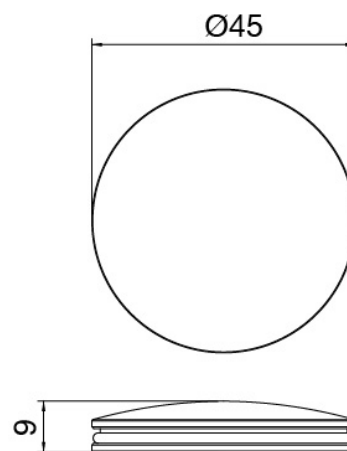

Modern - Washbasin mixer on top

Codice kit: 2700 MLX-040

Single lever washbasin mixer with revolving spout

Componenti

Single-lever mixer

Cod: 27001108A02

Single lever washbasin mixer with revolving spout -
145 x H150mm

Disk handle

Cod: 2700PA01A00

Disk handle washbasin/bidet

Finiture disponibili:

finiture speciali su richiesta salvo quantitativi minimi di ordine garantiti

brush steel

ASAS