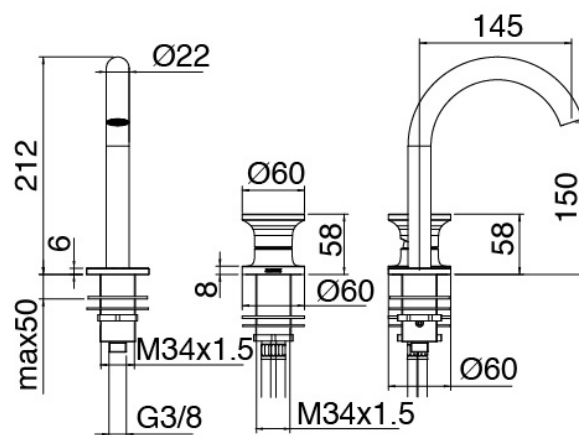

Modern - Washbasin mixer on top

Codice kit: 2700 MLX-040

Single lever washbasin mixer with revolving spout

Componenti

Single-lever mixer

Cod: 27001108A02

Single lever washbasin mixer with revolving spout -
145 x H150mm

Disk handle

Cod: 2700PA01A00

Disk handle washbasin/bidet

Finiture disponibili:

finiture speciali su richiesta salvo quantitativi minimi di ordine garantiti

brush steel

ASAS